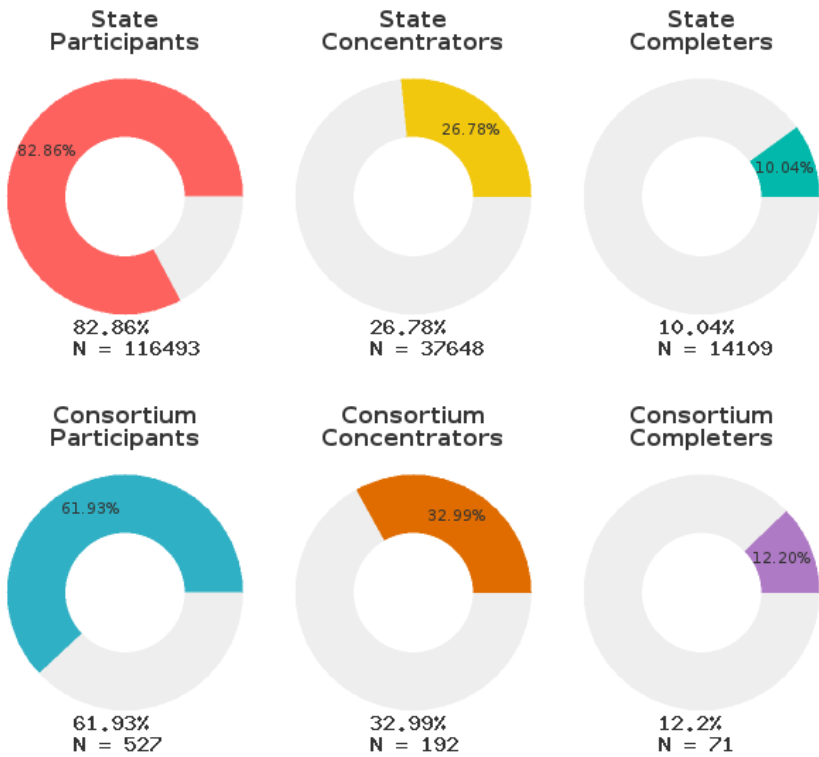

## ARKADELPHIA SCHOOL DISTRICT - 1002000

A [comprehensive program report](#) is available for more detailed information on all performance measures.

Enrollment includes Grades 9-12 students.

### PERFORMANCE SCORES RELATIVE TO TARGETS