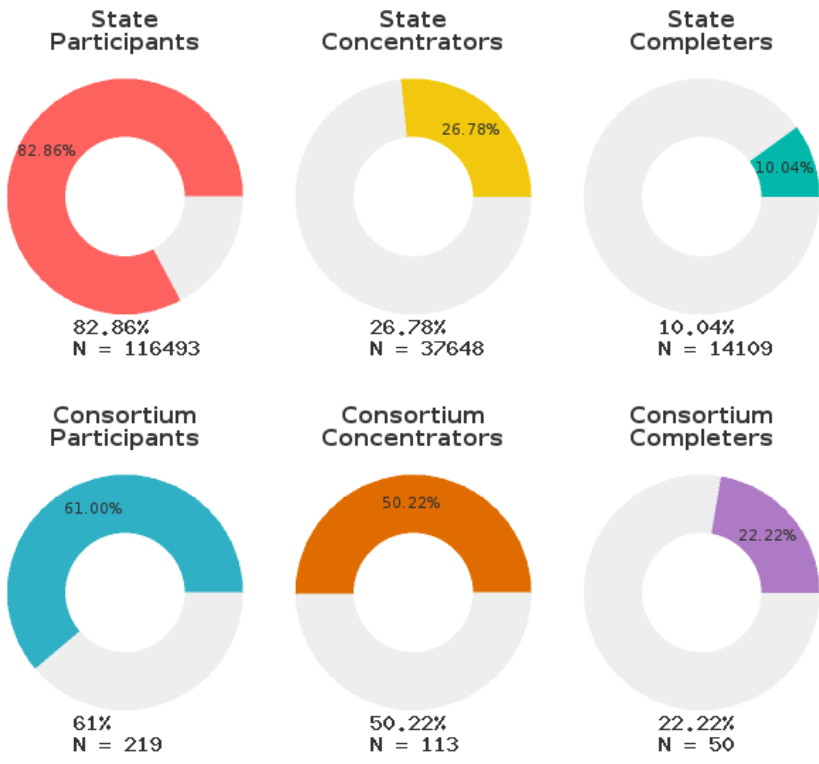

2023 CTE SUMMARY REPORT

PIGGOTT SCHOOL DISTRICT - 1104000

A [comprehensive program report](#) is available for more detailed information on all performance measures.

Enrollment includes Grades 9-12 students.

PERFORMANCE SCORES RELATIVE TO TARGETS