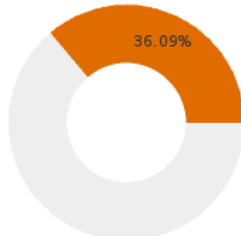

Consortium Concentrators