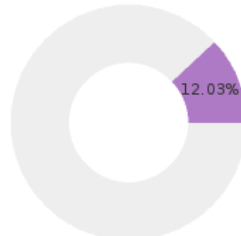

Consortium Completers

12.03%
N = 16