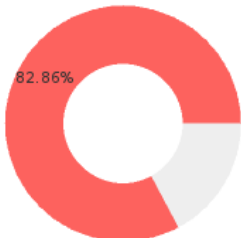

## WEST SIDE SCHOOL DISTRICT (CLEBURNE) - 1204000

State Participants

82.86%  
N = 116493

State Concentrators

26.78%  
N = 37648

State Completers

10.04%  
N = 14109

Consortium Participants