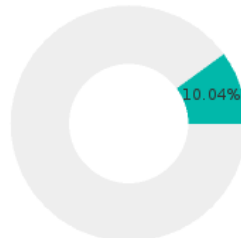

## WEST SIDE SCHOOL DISTRICT (CLEBURNE) - 1204000

State Participants

82.86%  
N = 116493

State Concentrators

26.78%  
N = 37648

State Completers

10.04%  
N = 14109

Consortium Participants