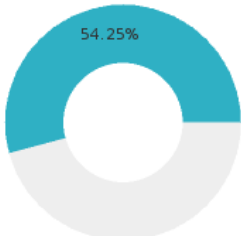

## WEST SIDE SCHOOL DISTRICT (CLEBURNE) - 1204000

State Participants

82.86%  
N = 116493

State Concentrators

26.78%  
N = 37648

State Completers

10.04%  
N = 14109

Consortium Participants