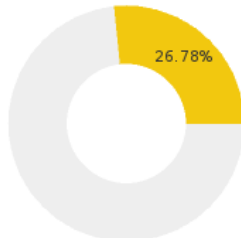

## WEST SIDE SCHOOL DISTRICT (CLEBURNE) - 1204000

State Participants

82.86%  
N = 116493

State Concentrators

26.78%  
N = 37648

State Completers

10.04%  
N = 14109

Consortium Participants