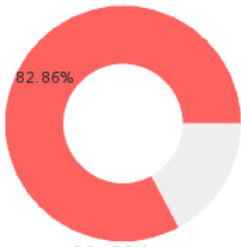

2023 CTE SUMMARY REPORT

BUFFALO ISLAND CENTRAL SCHOOL DISTRICT - 1605000

State Participants

82.86%
N = 116493

State Concentrators

26.78%
N = 37648

State Completers

10.04%
N = 14109