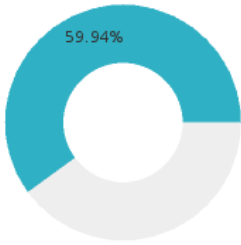

Consortium Participants