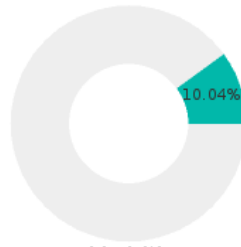

2023 CTE SUMMARY REPORT

BUFFALO ISLAND CENTRAL SCHOOL DISTRICT - 1605000

State Participants

82.86%
N = 116493

State Concentrators

26.78%
N = 37648

State Completers

10.04%
N = 14109