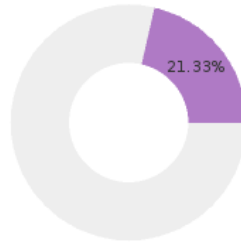

Consortium Completers

21.33%
N = 45