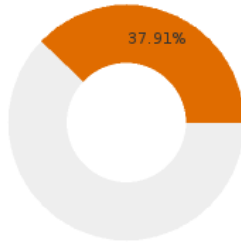

Consortium Concentrators