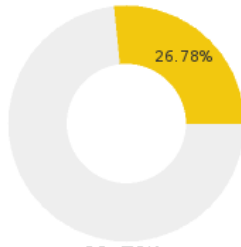

2023 CTE SUMMARY REPORT

BUFFALO ISLAND CENTRAL SCHOOL DISTRICT - 1605000

State Participants

82.86%
N = 116493

State Concentrators

26.78%
N = 37648

State Completers

10.04%
N = 14109