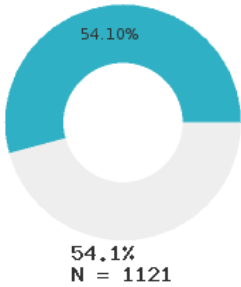

2023 CTE SUMMARY REPORT

WEST MEMPHIS SCHOOL DISTRICT - 1803000

State Participants

State Concentrators

State Completers

Consortium Participants

Consortium Concentrators

Consortium Completers