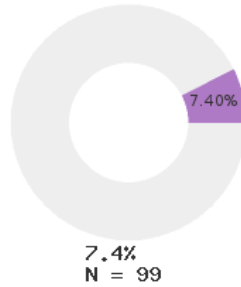

2023 CTE SUMMARY REPORT

WEST MEMPHIS SCHOOL DISTRICT - 1803000

State Participants

State Concentrators

State Completers

Consortium Participants

Consortium Concentrators

Consortium Completers