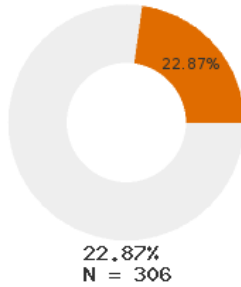

2023 CTE SUMMARY REPORT

WEST MEMPHIS SCHOOL DISTRICT - 1803000

State Participants

State Concentrators

State Completers

Consortium Participants

Consortium Concentrators

Consortium Completers