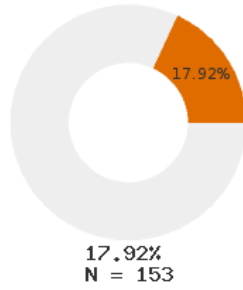

2023 CTE SUMMARY REPORT

PARAGOULD SCHOOL DISTRICT - 2808000

State Participants

State Concentrators

State Completers

Consortium Participants

Consortium Concentrators

Consortium Completers