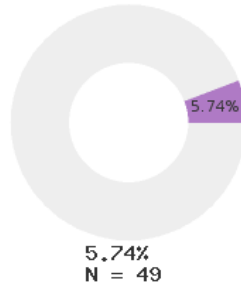

2023 CTE SUMMARY REPORT

PARAGOULD SCHOOL DISTRICT - 2808000

State Participants

State Concentrators

State Completers

Consortium Participants

Consortium Concentrators

Consortium Completers