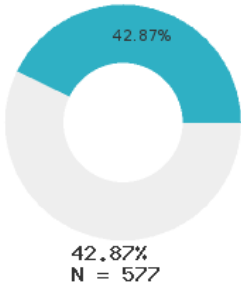

2023 CTE SUMMARY REPORT

PARAGOULD SCHOOL DISTRICT - 2808000

State Participants

State Concentrators

State Completers

Consortium Participants

Consortium Concentrators

Consortium Completers