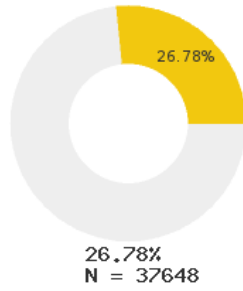

2023 CTE SUMMARY REPORT

PARAGOULD SCHOOL DISTRICT - 2808000

State Participants

State Concentrators

State Completers

Consortium Participants

Consortium Concentrators

Consortium Completers