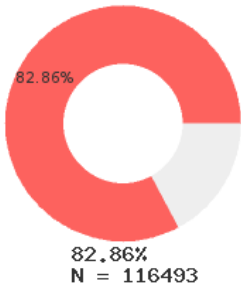

2023 CTE SUMMARY REPORT

PARAGOULD SCHOOL DISTRICT - 2808000

State Participants

State Concentrators

State Completers

Consortium Participants

Consortium Concentrators

Consortium Completers