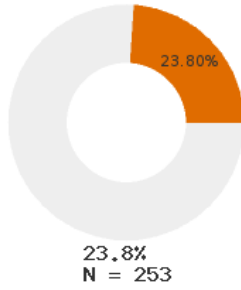

2023 CTE SUMMARY REPORT

PINE BLUFF SCHOOL DISTRICT - 3505000

State Participants

State Concentrators

State Completers

Consortium Participants

Consortium Concentrators

Consortium Completers