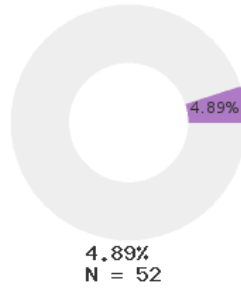

2023 CTE SUMMARY REPORT

PINE BLUFF SCHOOL DISTRICT - 3505000

State Participants

State Concentrators

State Completers

Consortium Participants

Consortium Concentrators

Consortium Completers