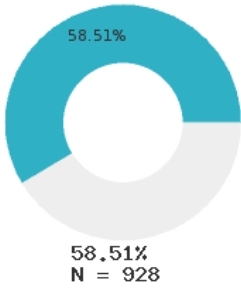

2023 CTE SUMMARY REPORT

PINE BLUFF SCHOOL DISTRICT - 3505000

State Participants

State Concentrators

State Completers

Consortium Participants

Consortium Concentrators

Consortium Completers