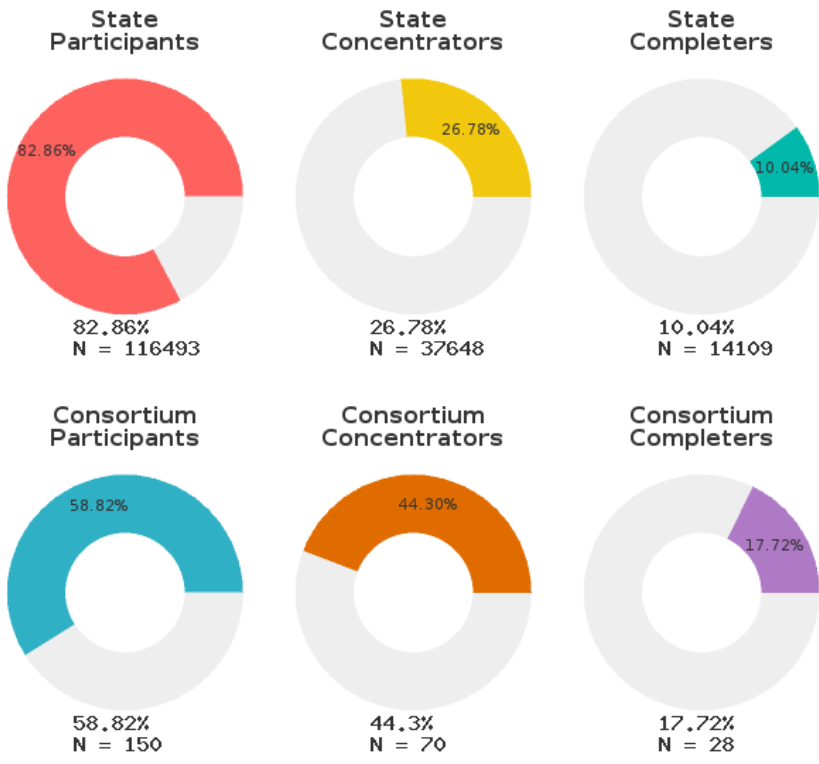

2023 CTE SUMMARY REPORT

LAFAYETTE COUNTY SCHOOL DISTRICT - 3704000

A [comprehensive program report](#) is available for more detailed information on all performance measures.

Enrollment includes Grades 9-12 students.

PERFORMANCE SCORES RELATIVE TO TARGETS