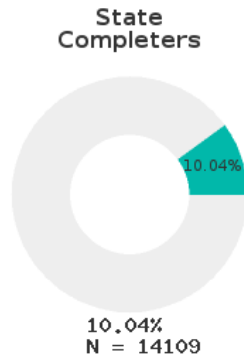

2023 CTE SUMMARY REPORT

LEE COUNTY SCHOOL DISTRICT - 3904000

A [comprehensive program report](#) is available for more detailed information on all performance measures.

Enrollment includes Grades 9-12 students.

PERFORMANCE SCORES RELATIVE TO TARGETS