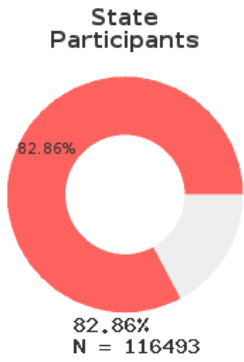

2023 CTE SUMMARY REPORT

LEE COUNTY SCHOOL DISTRICT - 3904000

A [comprehensive program report](#) is available for more detailed information on all performance measures.

Enrollment includes Grades 9-12 students.

PERFORMANCE SCORES RELATIVE TO TARGETS