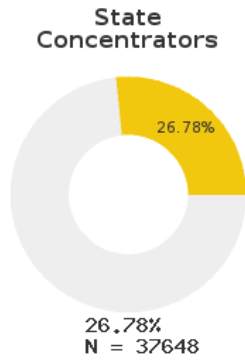

2023 CTE SUMMARY REPORT

LEE COUNTY SCHOOL DISTRICT - 3904000

A [comprehensive program report](#) is available for more detailed information on all performance measures.

Enrollment includes Grades 9-12 students.

PERFORMANCE SCORES RELATIVE TO TARGETS