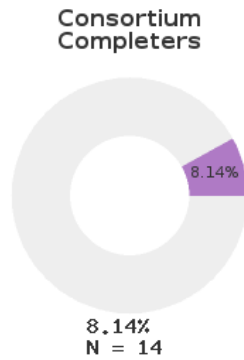

2023 CTE SUMMARY REPORT

LEE COUNTY SCHOOL DISTRICT - 3904000

A [comprehensive program report](#) is available for more detailed information on all performance measures.

Enrollment includes Grades 9-12 students.