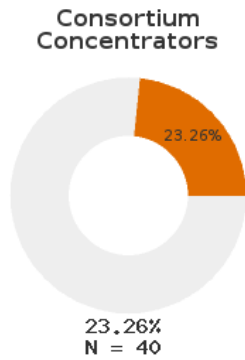

2023 CTE SUMMARY REPORT

LEE COUNTY SCHOOL DISTRICT - 3904000

A [comprehensive program report](#) is available for more detailed information on all performance measures.

Enrollment includes Grades 9-12 students.

PERFORMANCE SCORES RELATIVE TO TARGETS