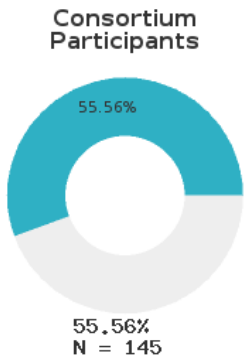

2023 CTE SUMMARY REPORT

LEE COUNTY SCHOOL DISTRICT - 3904000

A [comprehensive program report](#) is available for more detailed information on all performance measures.

Enrollment includes Grades 9-12 students.