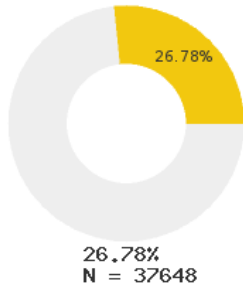

2023 CTE SUMMARY REPORT

BOONEVILLE SCHOOL DISTRICT - 4201000

State Participants

State Concentrators

State Completers

Consortium Participants

Consortium Concentrators

Consortium Completers