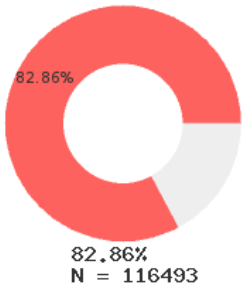

2023 CTE SUMMARY REPORT

BOONEVILLE SCHOOL DISTRICT - 4201000

State Participants

State Concentrators

State Completers

Consortium Participants

Consortium Concentrators

Consortium Completers