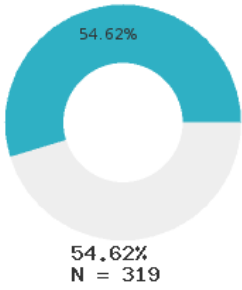

2023 CTE SUMMARY REPORT

BOONEVILLE SCHOOL DISTRICT - 4201000

State Participants

State Concentrators

State Completers

Consortium Participants

Consortium Concentrators

Consortium Completers