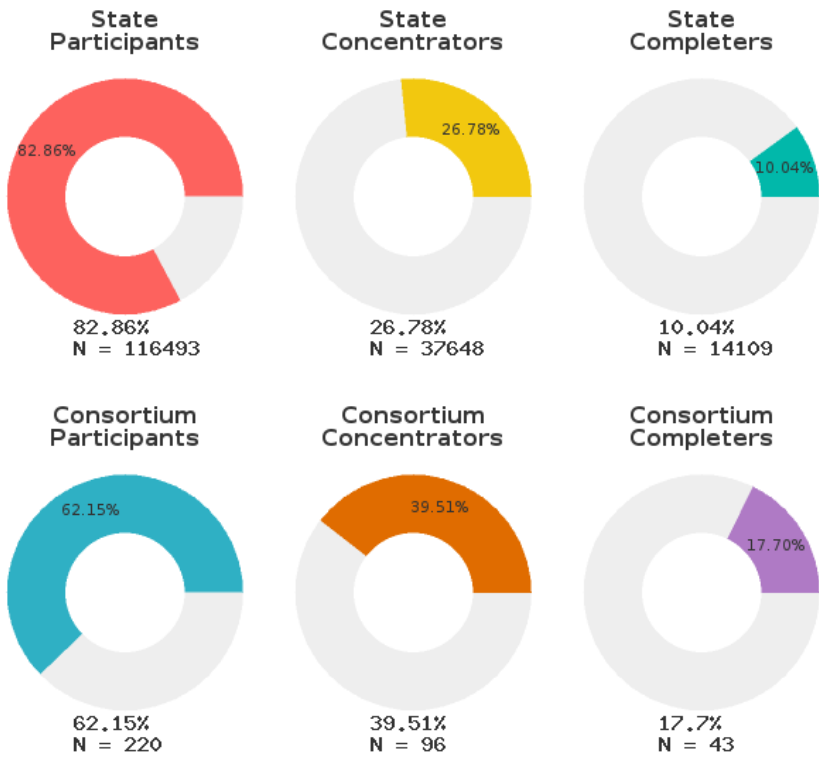

2023 CTE SUMMARY REPORT

SEARCY COUNTY SCHOOL DISTRICT - 6502000

A [comprehensive program report](#) is available for more detailed information on all performance measures.

Enrollment includes Grades 9-12 students.

PERFORMANCE SCORES RELATIVE TO TARGETS