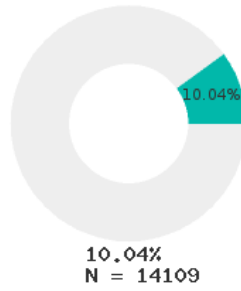

2023 CTE SUMMARY REPORT

CAVE CITY SCHOOL DISTRICT - 6802000

State Participants

State Concentrators

State Completers

Consortium Participants

Consortium Concentrators

Consortium Completers