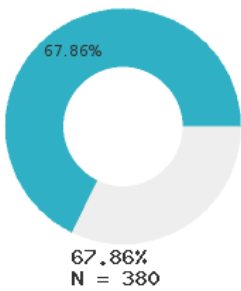

2023 CTE SUMMARY REPORT

CAVE CITY SCHOOL DISTRICT - 6802000

State Participants

State Concentrators

State Completers

Consortium Participants

Consortium Concentrators

Consortium Completers