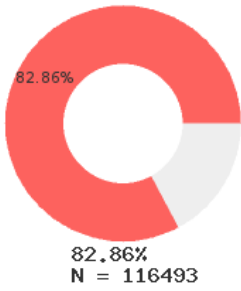

2023 CTE SUMMARY REPORT

CAVE CITY SCHOOL DISTRICT - 6802000

State Participants

State Concentrators

State Completers

Consortium Participants

Consortium Concentrators

Consortium Completers