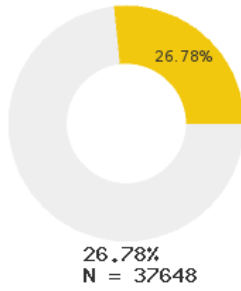

2023 CTE SUMMARY REPORT

CAVE CITY SCHOOL DISTRICT - 6802000

State Participants

State Concentrators

State Completers

Consortium Participants

Consortium Concentrators

Consortium Completers