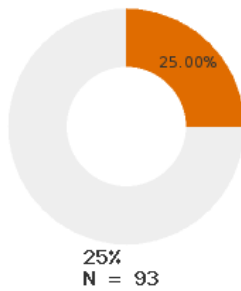

2023 CTE SUMMARY REPORT

CAVE CITY SCHOOL DISTRICT - 6802000

State Participants

State Concentrators

State Completers

Consortium Participants

Consortium Concentrators

Consortium Completers