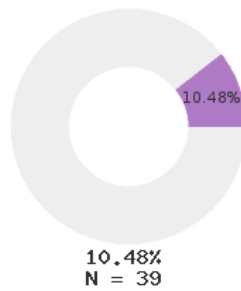

2023 CTE SUMMARY REPORT

CAVE CITY SCHOOL DISTRICT - 6802000

State Participants

State Concentrators

State Completers

Consortium Participants

Consortium Concentrators

Consortium Completers