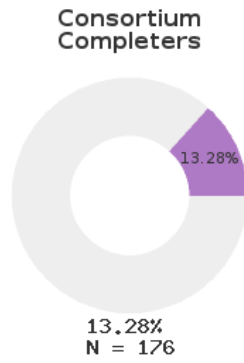

## EL DORADO SCHOOL DISTRICT - 7001000

A [comprehensive program report](#) is available for more detailed information on all performance measures.

Enrollment includes Grades 9-12 students.