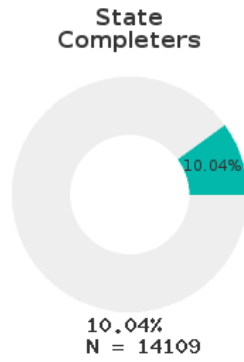

## EL DORADO SCHOOL DISTRICT - 7001000

A [comprehensive program report](#) is available for more detailed information on all performance measures.

Enrollment includes Grades 9-12 students.