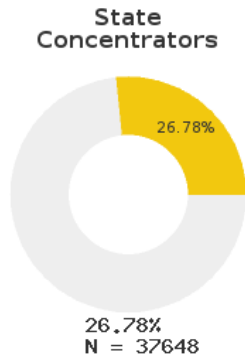

## EL DORADO SCHOOL DISTRICT - 7001000

A [comprehensive program report](#) is available for more detailed information on all performance measures.

Enrollment includes Grades 9-12 students.