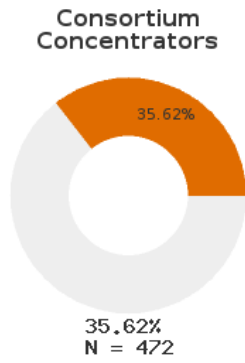

## EL DORADO SCHOOL DISTRICT - 7001000

A [comprehensive program report](#) is available for more detailed information on all performance measures.

Enrollment includes Grades 9-12 students.