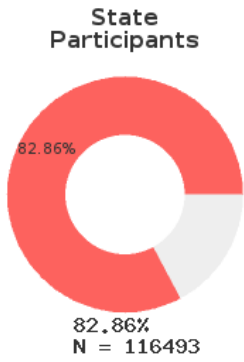

## EL DORADO SCHOOL DISTRICT - 7001000

A [comprehensive program report](#) is available for more detailed information on all performance measures.

Enrollment includes Grades 9-12 students.