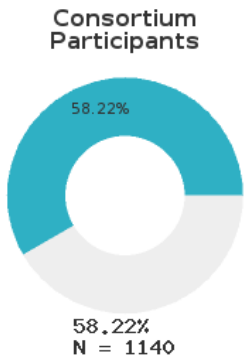

## EL DORADO SCHOOL DISTRICT - 7001000

A [comprehensive program report](#) is available for more detailed information on all performance measures.

Enrollment includes Grades 9-12 students.