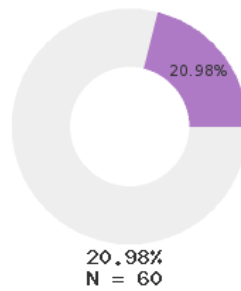

2023 CTE SUMMARY REPORT

WEST FORK SCHOOL DISTRICT - 7208000

State Participants

State Concentrators

State Completers

Consortium Participants

Consortium Concentrators

Consortium Completers