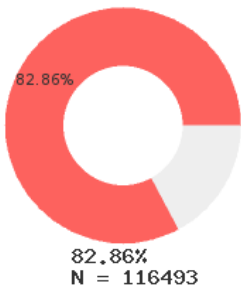

2023 CTE SUMMARY REPORT

WEST FORK SCHOOL DISTRICT - 7208000

State Participants

State Concentrators

State Completers

Consortium Participants

Consortium Concentrators

Consortium Completers