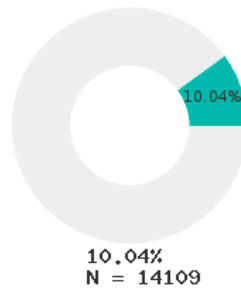

2023 CTE SUMMARY REPORT

WEST FORK SCHOOL DISTRICT - 7208000

State Participants

State Concentrators

State Completers

Consortium Participants

Consortium Concentrators

Consortium Completers