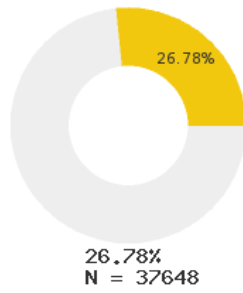

2023 CTE SUMMARY REPORT

WEST FORK SCHOOL DISTRICT - 7208000

State Participants

State Concentrators

State Completers

Consortium Participants

Consortium Concentrators

Consortium Completers