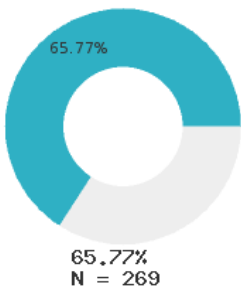

2023 CTE SUMMARY REPORT

WEST FORK SCHOOL DISTRICT - 7208000

State Participants

State Concentrators

State Completers

Consortium Participants

Consortium Concentrators

Consortium Completers