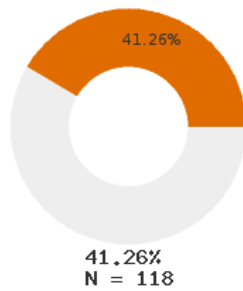

2023 CTE SUMMARY REPORT

WEST FORK SCHOOL DISTRICT - 7208000

State Participants

State Concentrators

State Completers

Consortium Participants

Consortium Concentrators

Consortium Completers