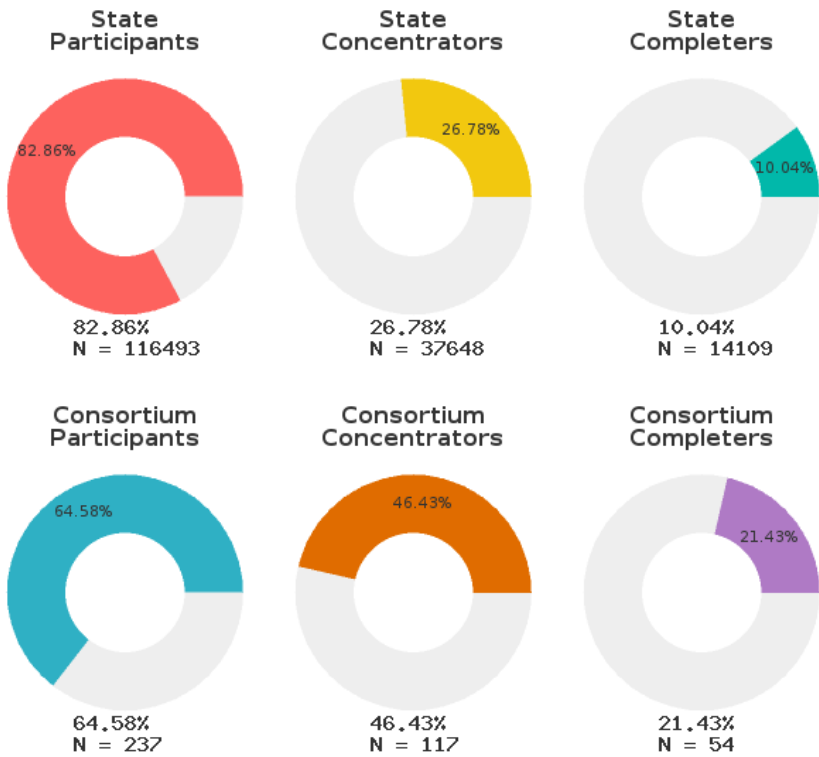

2023 CTE SUMMARY REPORT

TWO RIVERS SCHOOL DISTRICT - 7510000

A [comprehensive program report](#) is available for more detailed information on all performance measures.

Enrollment includes Grades 9-12 students.

PERFORMANCE SCORES RELATIVE TO TARGETS