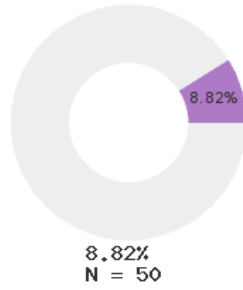

2024 CTE SUMMARY REPORT

ARKADELPHIA SCHOOL DISTRICT - 1002000

State Participants

State Concentrators

State Completers

Consortium Participants

Consortium Concentrators

Consortium Completers