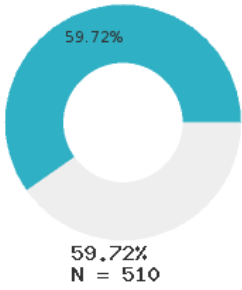

2024 CTE SUMMARY REPORT

ARKADELPHIA SCHOOL DISTRICT - 1002000

State Participants

State Concentrators

State Completers

Consortium Participants

Consortium Concentrators

Consortium Completers