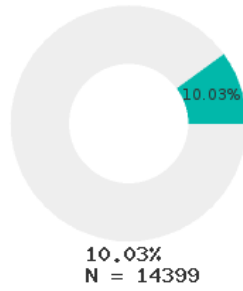

2024 CTE SUMMARY REPORT

ARKADELPHIA SCHOOL DISTRICT - 1002000

State Participants

State Concentrators

State Completers

Consortium Participants

Consortium Concentrators

Consortium Completers