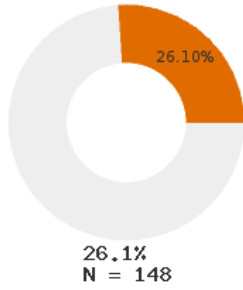

2024 CTE SUMMARY REPORT

ARKADELPHIA SCHOOL DISTRICT - 1002000

State Participants

State Concentrators

State Completers

Consortium Participants

Consortium Concentrators

Consortium Completers