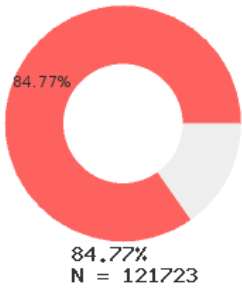

2024 CTE SUMMARY REPORT

ARKADELPHIA SCHOOL DISTRICT - 1002000

State Participants

State Concentrators

State Completers

Consortium Participants

Consortium Concentrators

Consortium Completers