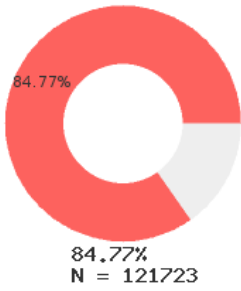

2024 CTE SUMMARY REPORT

WEST SIDE SCHOOL DISTRICT (CLEBURNE) - 1204000

State Participants

State Concentrators

State Completers

Consortium Participants

Consortium Concentrators

Consortium Completers