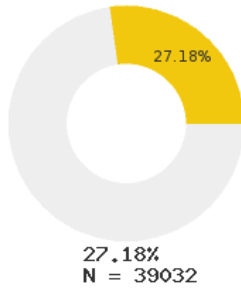

2024 CTE SUMMARY REPORT

WEST SIDE SCHOOL DISTRICT (CLEBURNE) - 1204000

State Participants

State Concentrators

State Completers

Consortium Participants

Consortium Concentrators

Consortium Completers