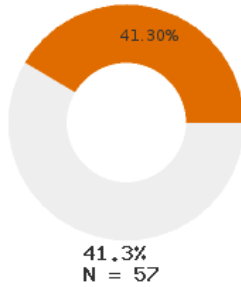

2024 CTE SUMMARY REPORT

WEST SIDE SCHOOL DISTRICT (CLEBURNE) - 1204000

State Participants

State Concentrators

State Completers

Consortium Participants

Consortium Concentrators

Consortium Completers