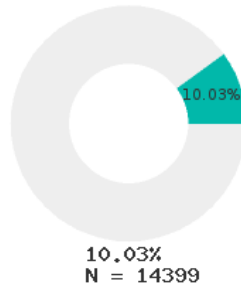

2024 CTE SUMMARY REPORT

WEST SIDE SCHOOL DISTRICT (CLEBURNE) - 1204000

State Participants

State Concentrators

State Completers

Consortium Participants

Consortium Concentrators

Consortium Completers