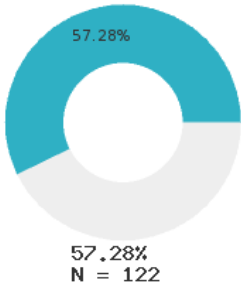

2024 CTE SUMMARY REPORT

WEST SIDE SCHOOL DISTRICT (CLEBURNE) - 1204000

State Participants

State Concentrators

State Completers

Consortium Participants

Consortium Concentrators

Consortium Completers