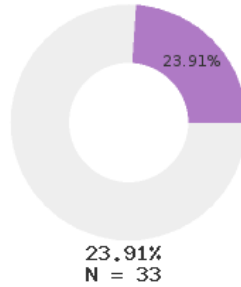

2024 CTE SUMMARY REPORT

WEST SIDE SCHOOL DISTRICT (CLEBURNE) - 1204000

State Participants

State Concentrators

State Completers

Consortium Participants

Consortium Concentrators

Consortium Completers