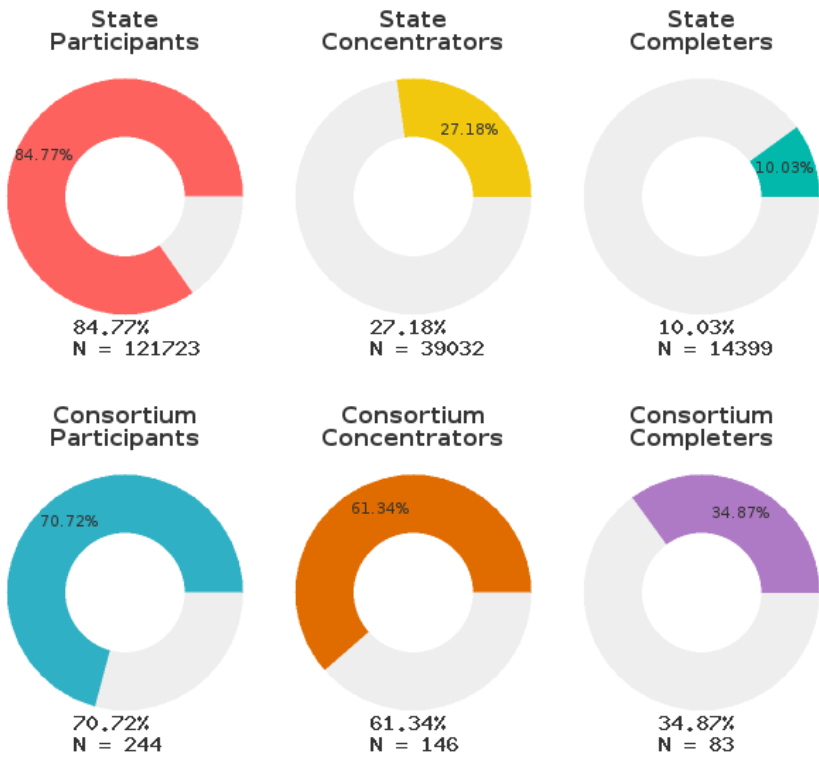

2024 CTE SUMMARY REPORT

CLEVELAND COUNTY SCHOOL DISTRICT - 1305000

A [comprehensive program report](#) is available for more detailed information on all performance measures.

Enrollment includes Grades 9-12 students.

PERFORMANCE SCORES RELATIVE TO TARGETS