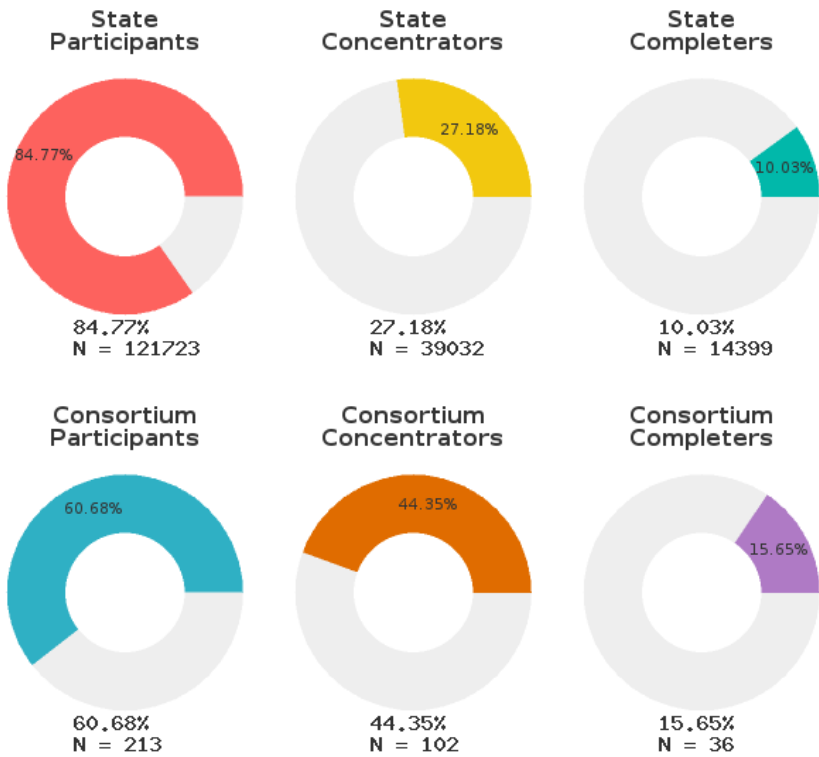

2024 CTE SUMMARY REPORT

FORDYCE SCHOOL DISTRICT - 2002000

A [comprehensive program report](#) is available for more detailed information on all performance measures.

Enrollment includes Grades 9-12 students.

PERFORMANCE SCORES RELATIVE TO TARGETS