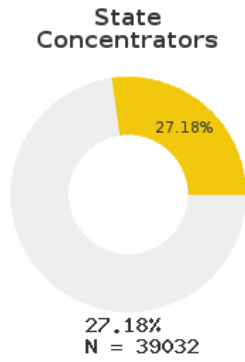

2024 CTE SUMMARY REPORT

PARAGOULD SCHOOL DISTRICT - 2808000

A [comprehensive program report](#) is available for more detailed information on all performance measures.

Enrollment includes Grades 9-12 students.

PERFORMANCE SCORES RELATIVE TO TARGETS