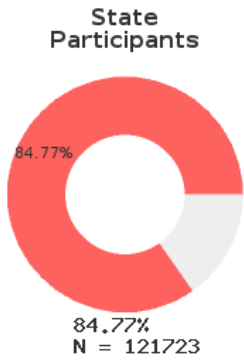

2024 CTE SUMMARY REPORT

PARAGOULD SCHOOL DISTRICT - 2808000

A [comprehensive program report](#) is available for more detailed information on all performance measures.

Enrollment includes Grades 9-12 students.