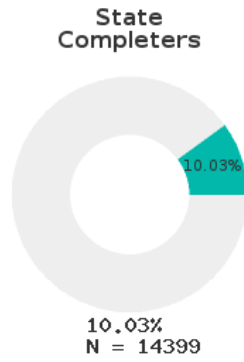

2024 CTE SUMMARY REPORT

PARAGOULD SCHOOL DISTRICT - 2808000

A [comprehensive program report](#) is available for more detailed information on all performance measures.

Enrollment includes Grades 9-12 students.

PERFORMANCE SCORES RELATIVE TO TARGETS