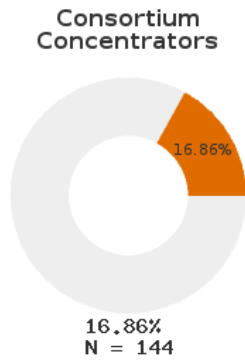

2024 CTE SUMMARY REPORT

PARAGOULD SCHOOL DISTRICT - 2808000

A [comprehensive program report](#) is available for more detailed information on all performance measures.

Enrollment includes Grades 9-12 students.

PERFORMANCE SCORES RELATIVE TO TARGETS