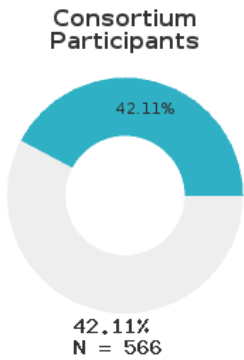

2024 CTE SUMMARY REPORT

PARAGOULD SCHOOL DISTRICT - 2808000

A [comprehensive program report](#) is available for more detailed information on all performance measures.

Enrollment includes Grades 9-12 students.