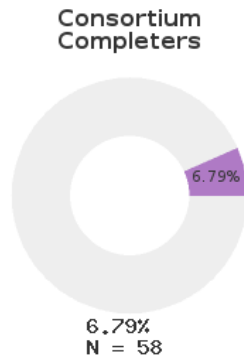

2024 CTE SUMMARY REPORT

PARAGOULD SCHOOL DISTRICT - 2808000

A [comprehensive program report](#) is available for more detailed information on all performance measures.

Enrollment includes Grades 9-12 students.