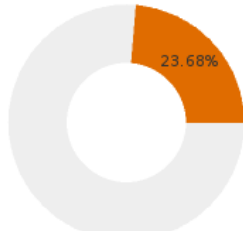

Consortium Concentrators