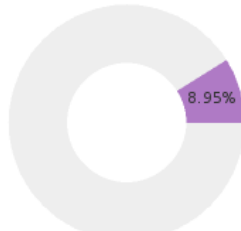

Consortium Completers

8.95%
N = 17