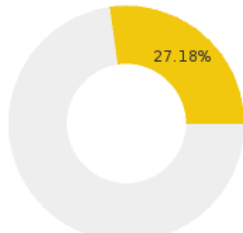

2024 CTE SUMMARY REPORT

LEE COUNTY SCHOOL DISTRICT - 3904000

State Participants

84.77%
N = 121723

State Concentrators

27.18%
N = 39032

State Completers

10.03%
N = 14399