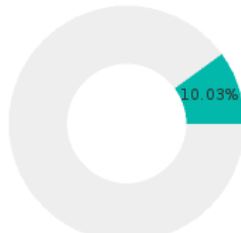

2024 CTE SUMMARY REPORT

LEE COUNTY SCHOOL DISTRICT - 3904000

State Participants

84.77%
N = 121723

State Concentrators

27.18%
N = 39032

State Completers

10.03%
N = 14399