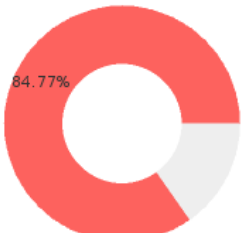

2024 CTE SUMMARY REPORT

LEE COUNTY SCHOOL DISTRICT - 3904000

State Participants

84.77%
N = 121723

State Concentrators

27.18%
N = 39032

State Completers

10.03%
N = 14399