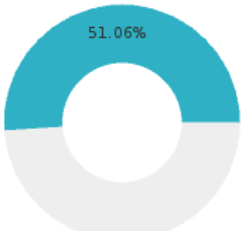

Consortium Participants