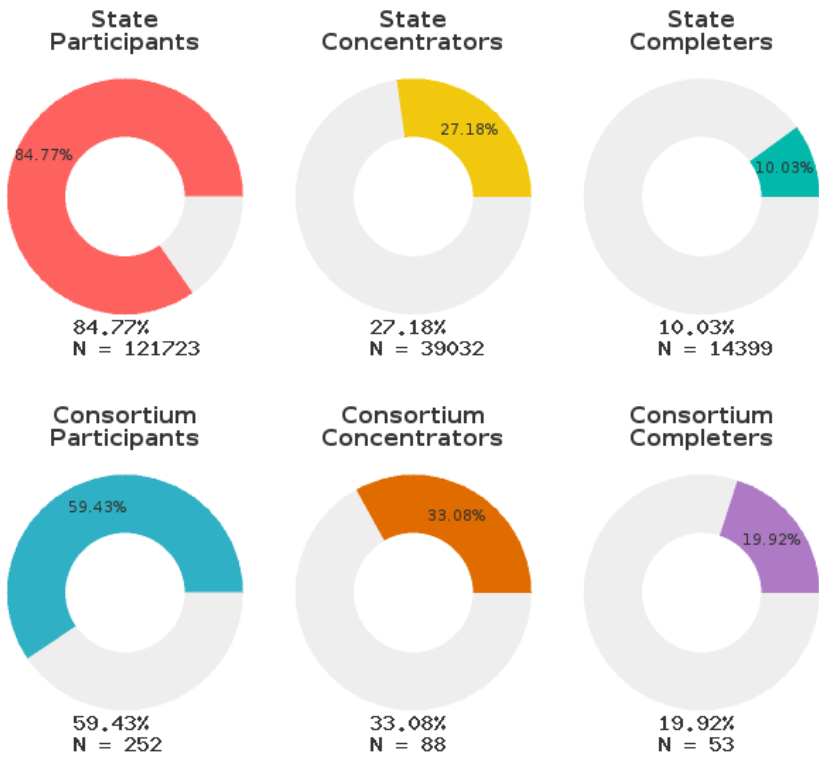

2024 CTE SUMMARY REPORT

COSSATOT RIVER SCHOOL DISTRICT - 5707000

A [comprehensive program report](#) is available for more detailed information on all performance measures.

Enrollment includes Grades 9-12 students.

PERFORMANCE SCORES RELATIVE TO TARGETS