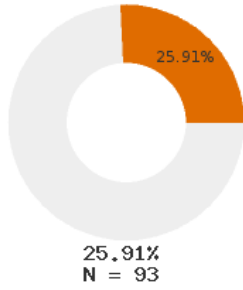

2024 CTE SUMMARY REPORT

CAVE CITY SCHOOL DISTRICT - 6802000

State Participants

State Concentrators

State Completers

Consortium Participants

Consortium Concentrators

Consortium Completers