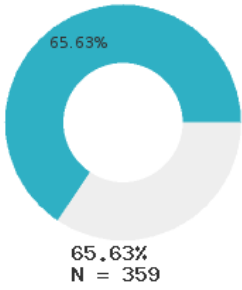

2024 CTE SUMMARY REPORT

CAVE CITY SCHOOL DISTRICT - 6802000

State Participants

State Concentrators

State Completers

Consortium Participants

Consortium Concentrators

Consortium Completers