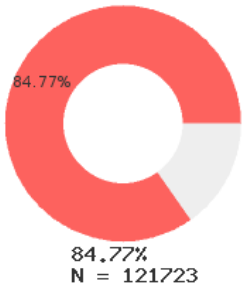

2024 CTE SUMMARY REPORT

CAVE CITY SCHOOL DISTRICT - 6802000

State Participants

State Concentrators

State Completers

Consortium Participants

Consortium Concentrators

Consortium Completers