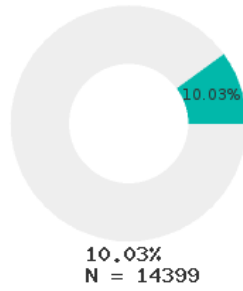

2024 CTE SUMMARY REPORT

EL DORADO SCHOOL DISTRICT - 7001000

State Participants

State Concentrators

State Completers

Consortium Participants

Consortium Concentrators

Consortium Completers