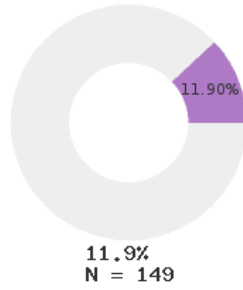

2024 CTE SUMMARY REPORT

EL DORADO SCHOOL DISTRICT - 7001000

State Participants

State Concentrators

State Completers

Consortium Participants

Consortium Concentrators

Consortium Completers