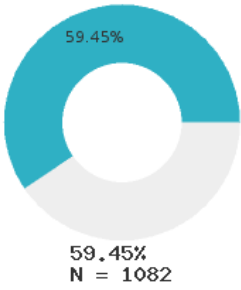

2024 CTE SUMMARY REPORT

EL DORADO SCHOOL DISTRICT - 7001000

State Participants

State Concentrators

State Completers

Consortium Participants

Consortium Concentrators

Consortium Completers