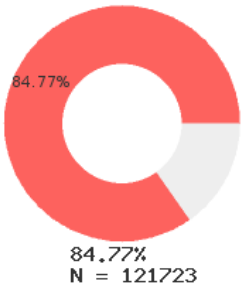

2024 CTE SUMMARY REPORT

EL DORADO SCHOOL DISTRICT - 7001000

State Participants

State Concentrators

State Completers

Consortium Participants

Consortium Concentrators

Consortium Completers