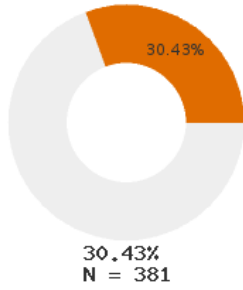

2024 CTE SUMMARY REPORT

EL DORADO SCHOOL DISTRICT - 7001000

State Participants

State Concentrators

State Completers

Consortium Participants

Consortium Concentrators

Consortium Completers