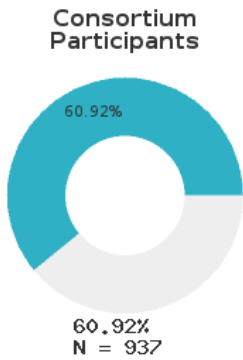

2024 CTE SUMMARY REPORT

BEEBE SCHOOL DISTRICT - 7302000

A [comprehensive program report](#) is available for more detailed information on all performance measures.

Enrollment includes Grades 9-12 students.