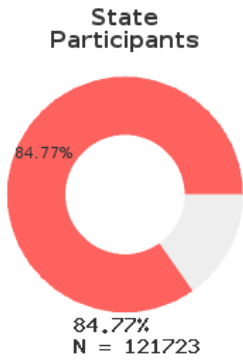

2024 CTE SUMMARY REPORT

BEEBE SCHOOL DISTRICT - 7302000

A [comprehensive program report](#) is available for more detailed information on all performance measures.

Enrollment includes Grades 9-12 students.