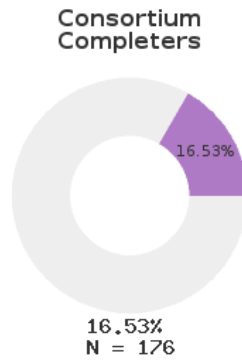

2024 CTE SUMMARY REPORT

BEEBE SCHOOL DISTRICT - 7302000

A [comprehensive program report](#) is available for more detailed information on all performance measures.

Enrollment includes Grades 9-12 students.