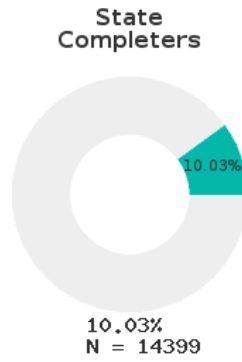

2024 CTE SUMMARY REPORT

BEEBE SCHOOL DISTRICT - 7302000

A [comprehensive program report](#) is available for more detailed information on all performance measures.

Enrollment includes Grades 9-12 students.

PERFORMANCE SCORES RELATIVE TO TARGETS