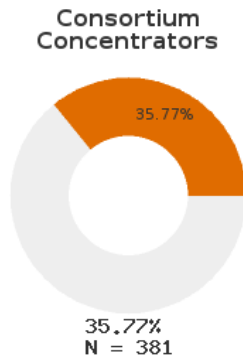

2024 CTE SUMMARY REPORT

BEEBE SCHOOL DISTRICT - 7302000

A [comprehensive program report](#) is available for more detailed information on all performance measures.

Enrollment includes Grades 9-12 students.

PERFORMANCE SCORES RELATIVE TO TARGETS