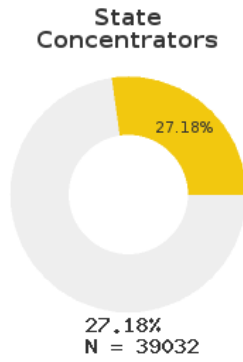

2024 CTE SUMMARY REPORT

BEEBE SCHOOL DISTRICT - 7302000

A [comprehensive program report](#) is available for more detailed information on all performance measures.

Enrollment includes Grades 9-12 students.

PERFORMANCE SCORES RELATIVE TO TARGETS