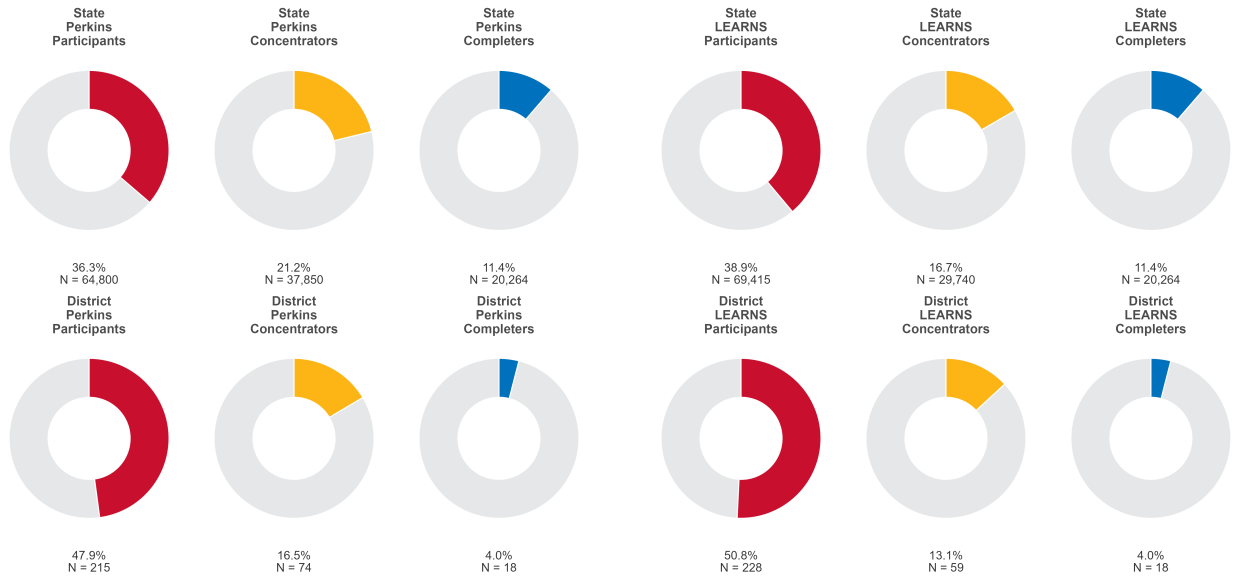

## DEWITT SCHOOL DISTRICT

Enrollment includes Grades 8–12 students.