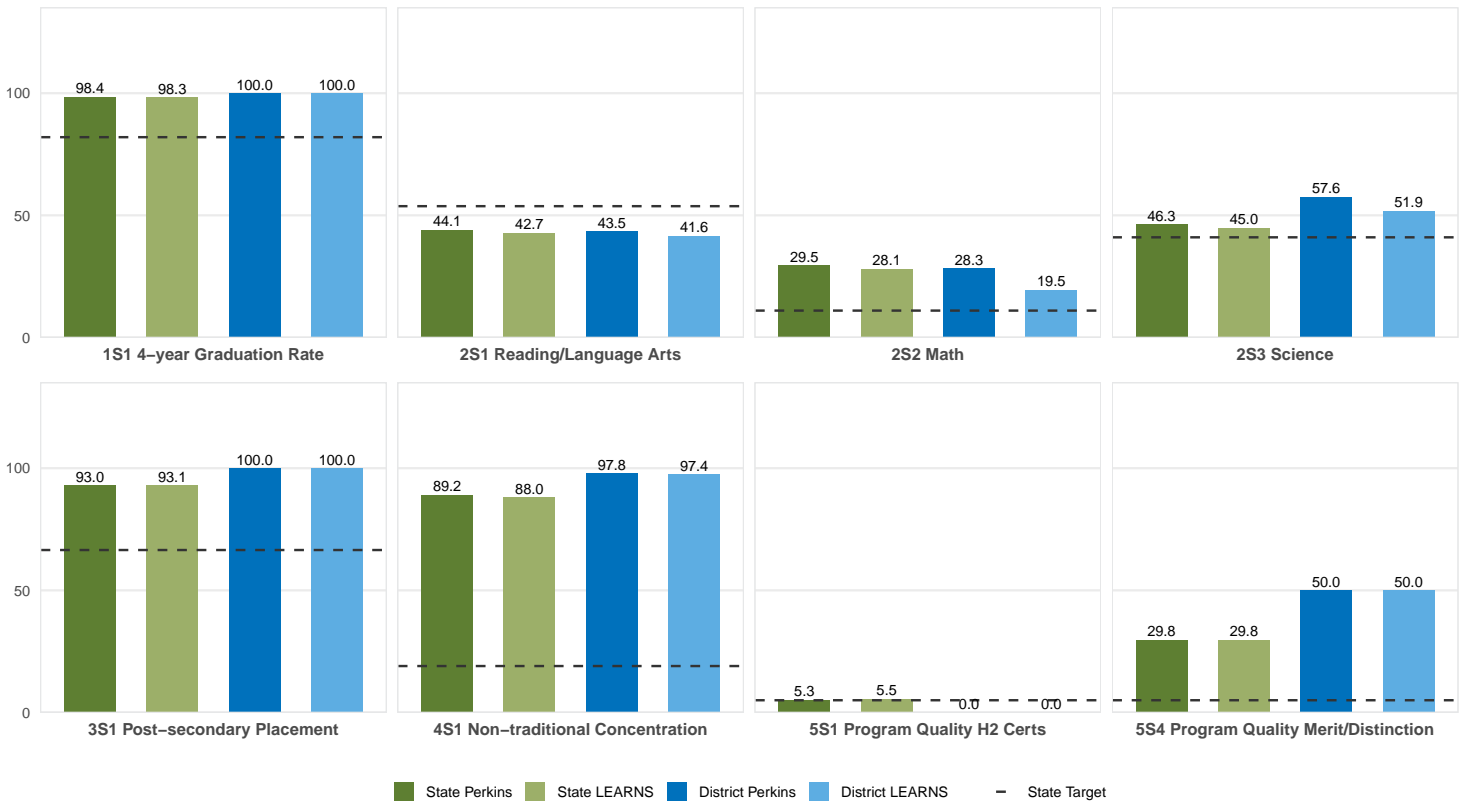

PERFORMANCE SCORES RELATIVE TO TARGETS

CTE Concentrators

A [comprehensive program report](#) is available for more detailed information on all performance measures.