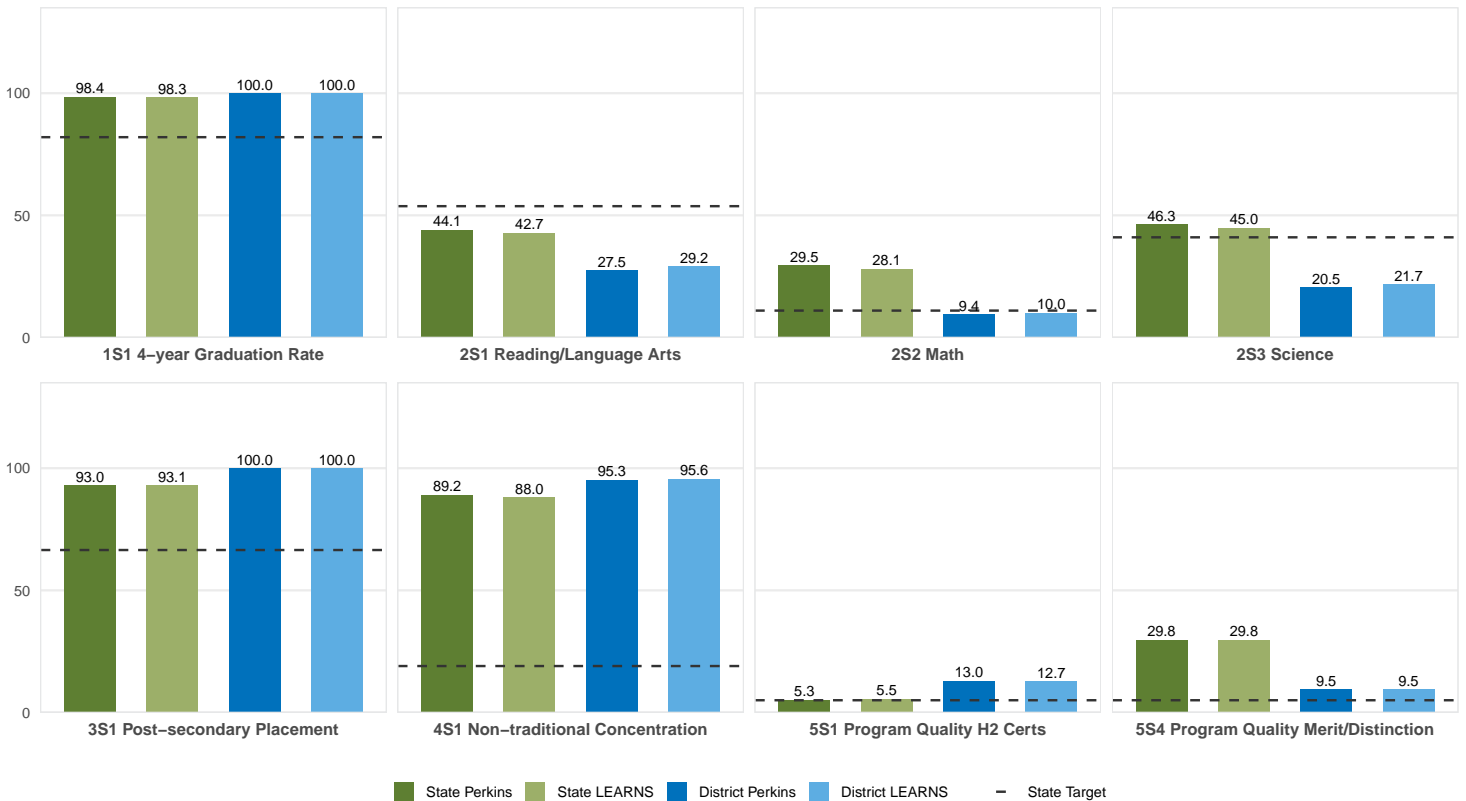

2025 CTE SUMMARY REPORT

CROSSETT SCHOOL DISTRICT

Enrollment includes Grades 8–12 students.

PERFORMANCE SCORES RELATIVE TO TARGETS

CTE Concentrators

A [comprehensive program report](#) is available for more detailed information on all performance measures.