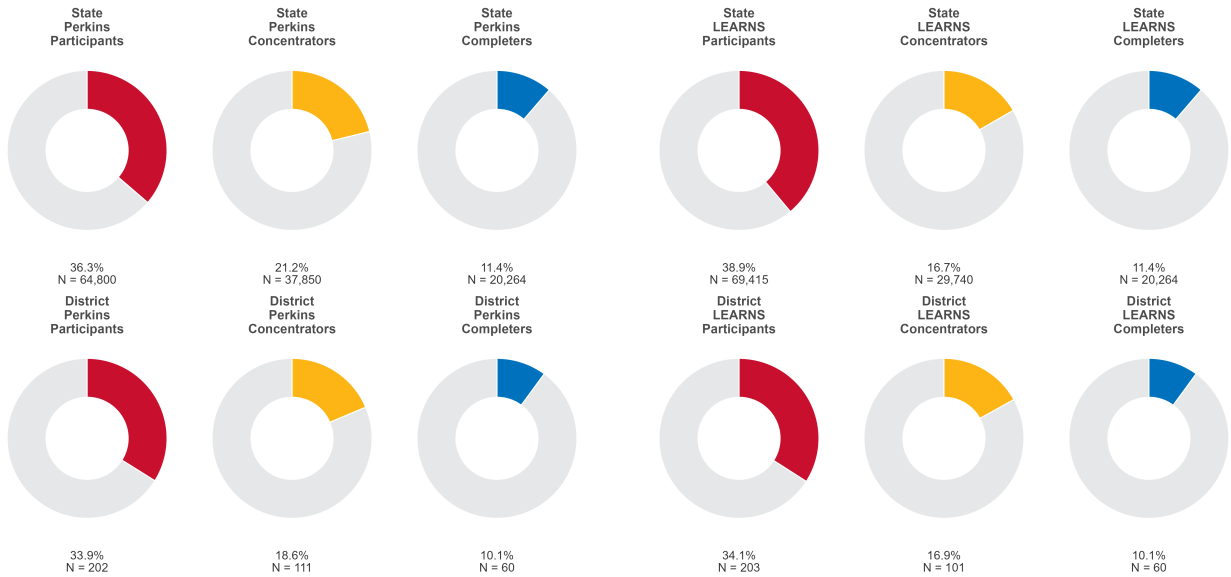

2025 CTE SUMMARY REPORT

CROSSETT SCHOOL DISTRICT

Enrollment includes Grades 8–12 students.

PERFORMANCE SCORES RELATIVE TO TARGETS

CTE Concentrators

A [comprehensive program report](#) is available for more detailed information on all performance measures.