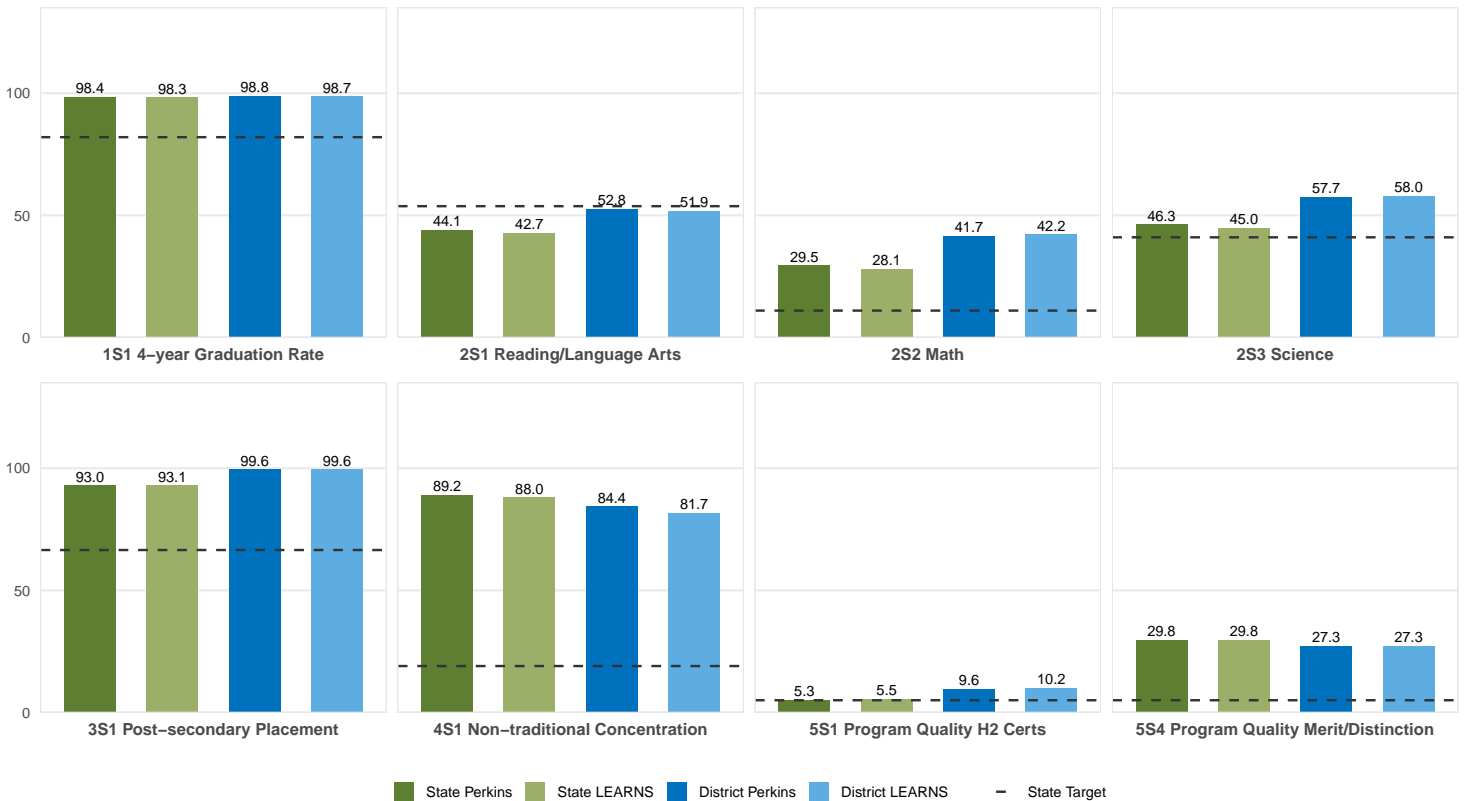

2025 CTE SUMMARY REPORT

MOUNTAIN HOME SCHOOL DISTRICT

Enrollment includes Grades 8–12 students.

PERFORMANCE SCORES RELATIVE TO TARGETS

CTE Concentrators

A [comprehensive program report](#) is available for more detailed information on all performance measures.