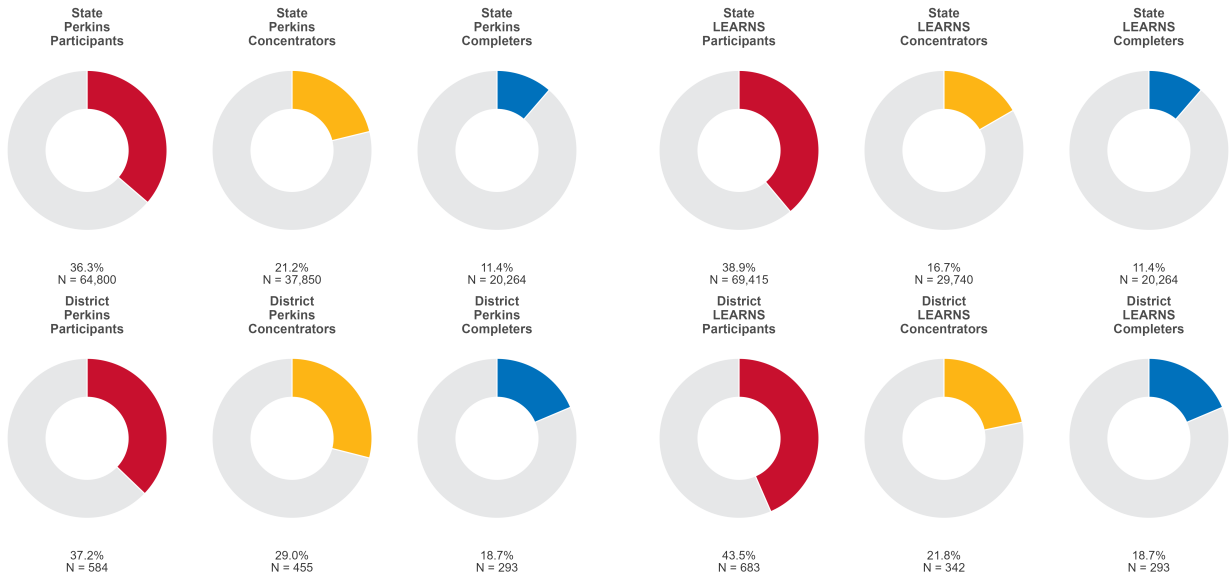

2025 CTE SUMMARY REPORT

MOUNTAIN HOME SCHOOL DISTRICT

Enrollment includes Grades 8–12 students.

PERFORMANCE SCORES RELATIVE TO TARGETS

CTE Concentrators

A [comprehensive program report](#) is available for more detailed information on all performance measures.