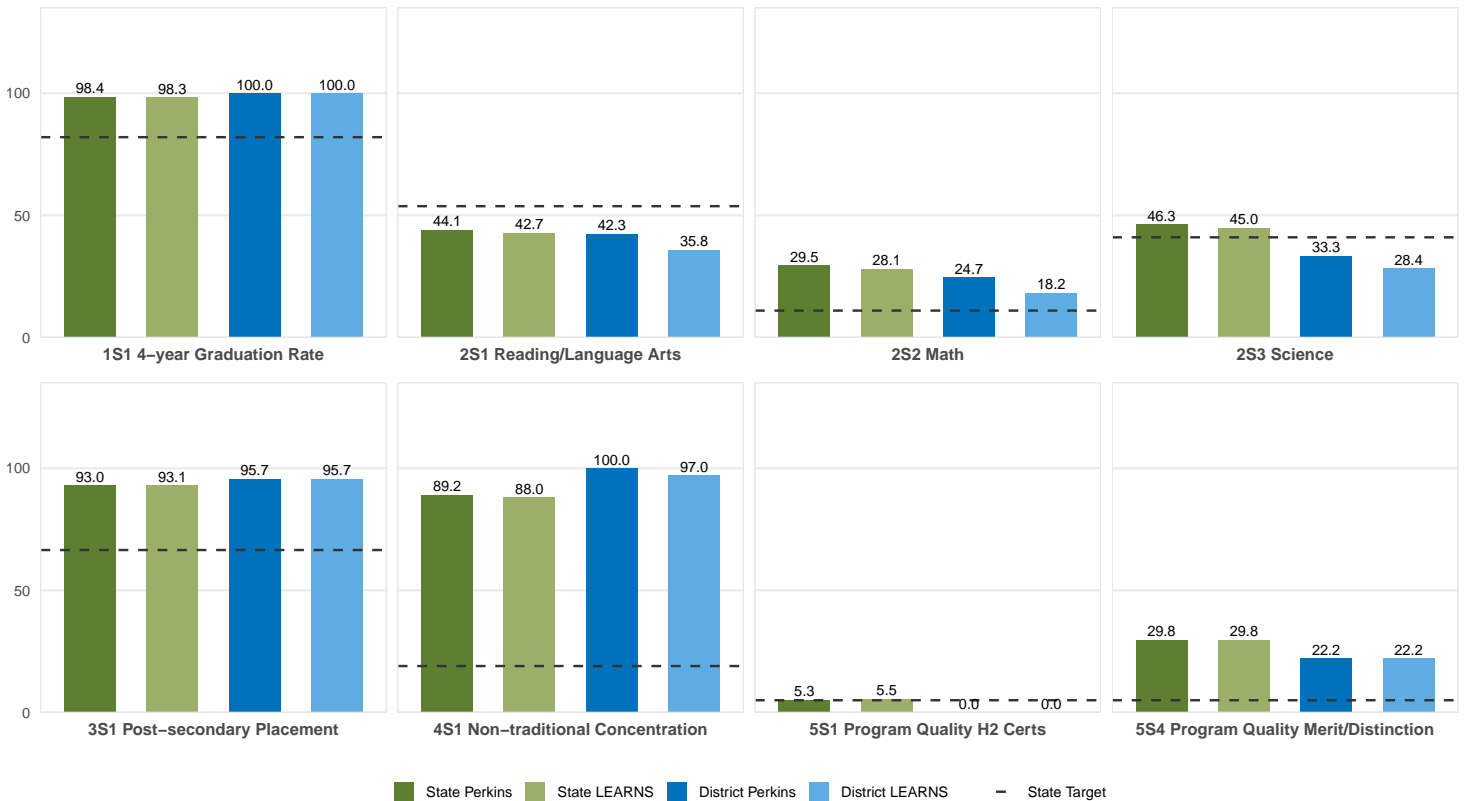

PERFORMANCE SCORES RELATIVE TO TARGETS

CTE Concentrators

A [comprehensive program report](#) is available for more detailed information on all performance measures.