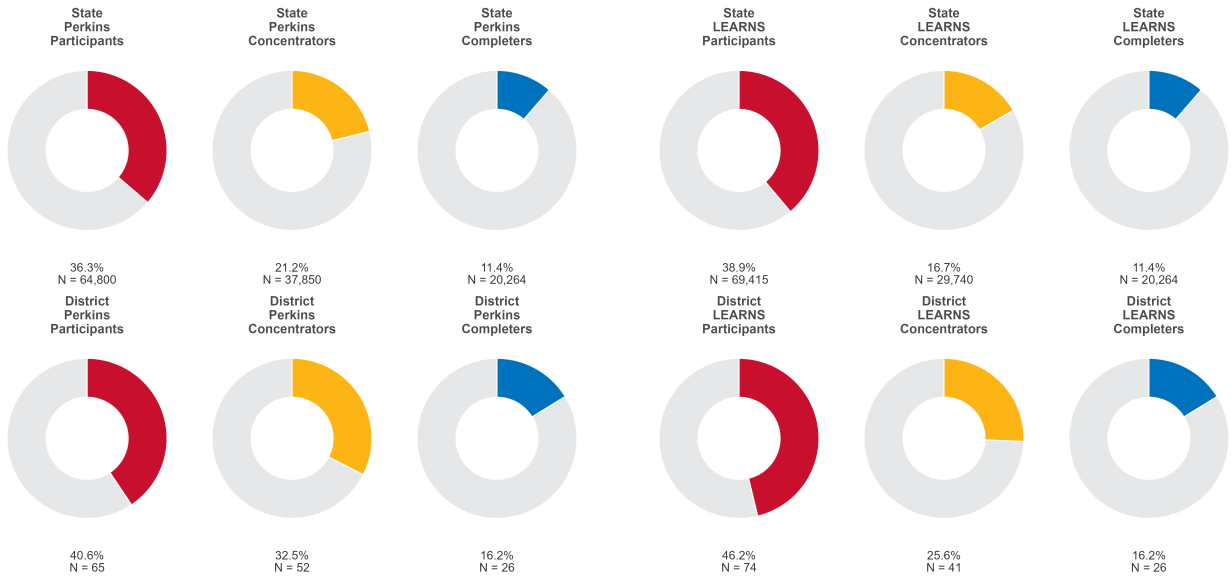

## NORFORK SCHOOL DISTRICT

Enrollment includes Grades 8–12 students.

### PERFORMANCE SCORES RELATIVE TO TARGETS