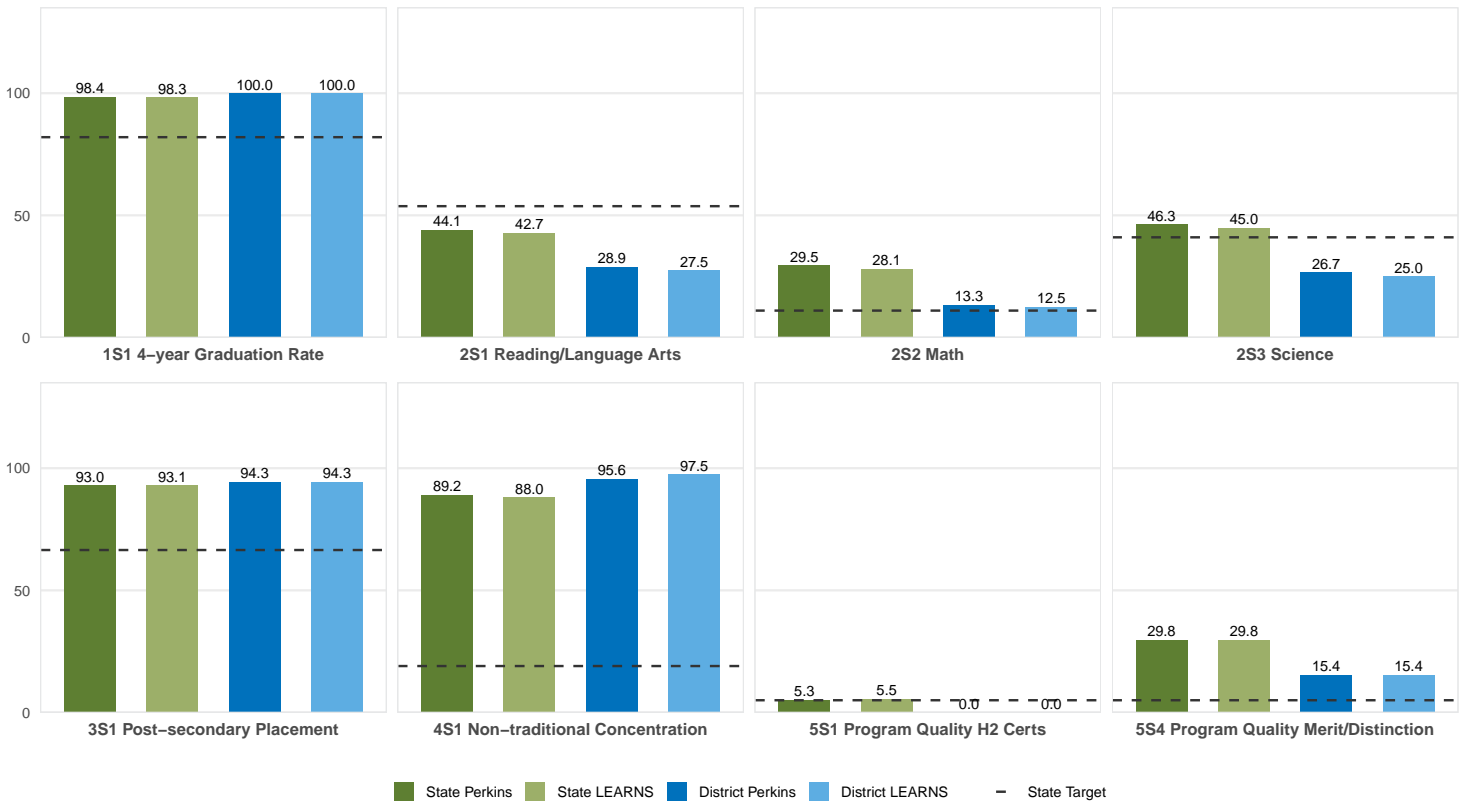

2025 CTE SUMMARY REPORT

DECATUR SCHOOL DISTRICT

Enrollment includes Grades 8–12 students.

PERFORMANCE SCORES RELATIVE TO TARGETS

CTE Concentrators

A [comprehensive program report](#) is available for more detailed information on all performance measures.