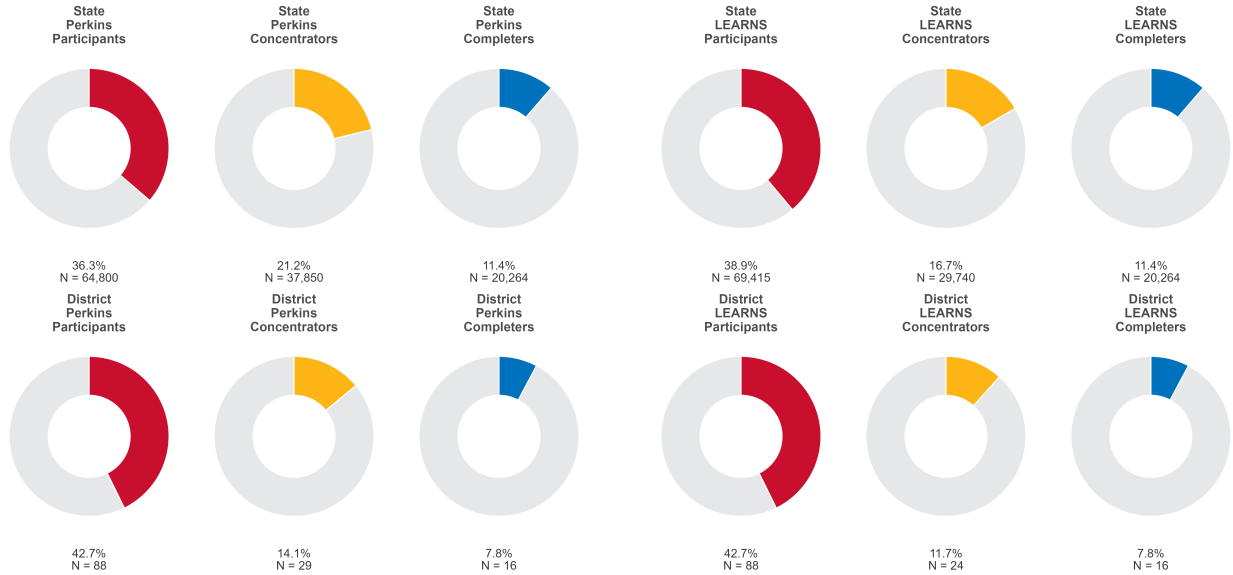

2025 CTE SUMMARY REPORT

DECATUR SCHOOL DISTRICT

Enrollment includes Grades 8–12 students.

PERFORMANCE SCORES RELATIVE TO TARGETS

CTE Concentrators

A [comprehensive program report](#) is available for more detailed information on all performance measures.