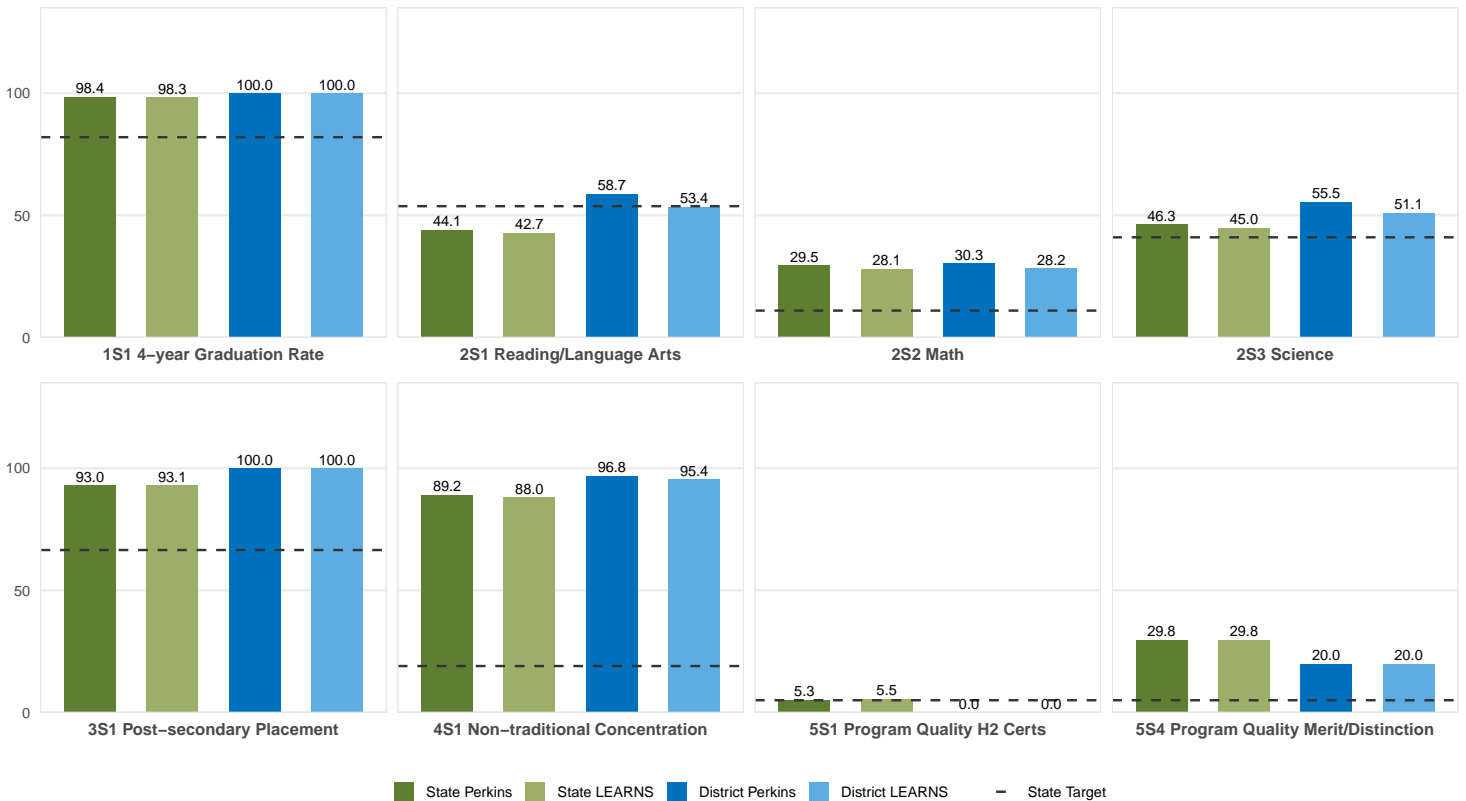

2025 CTE SUMMARY REPORT

BERGMAN SCHOOL DISTRICT

Enrollment includes Grades 8–12 students.

PERFORMANCE SCORES RELATIVE TO TARGETS

CTE Concentrators

A [comprehensive program report](#) is available for more detailed information on all performance measures.