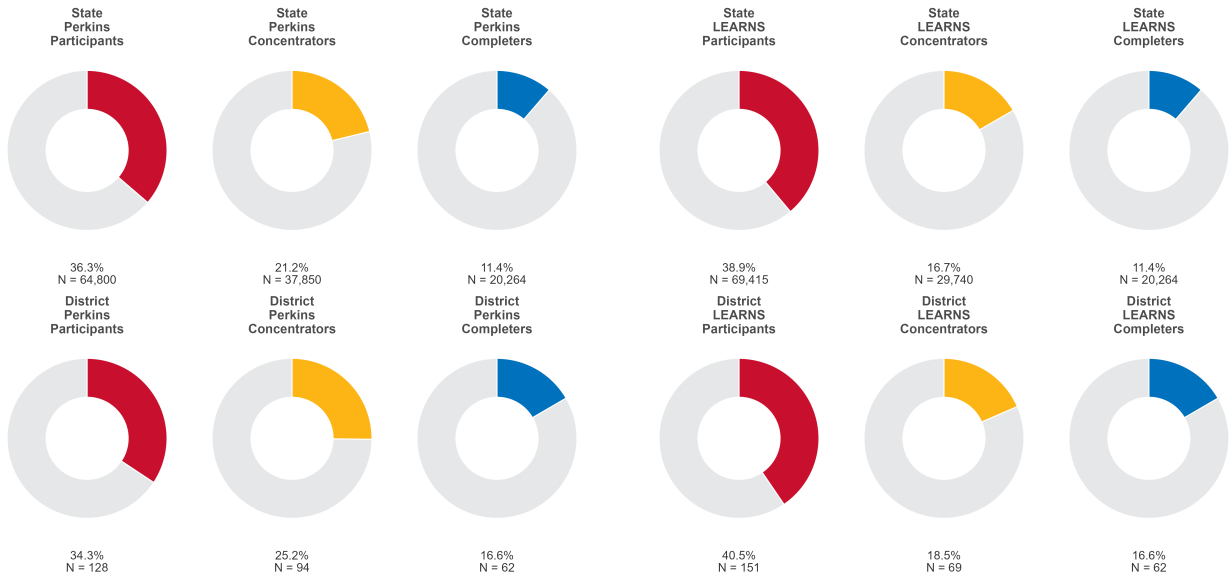

2025 CTE SUMMARY REPORT

BERGMAN SCHOOL DISTRICT

Enrollment includes Grades 8–12 students.

PERFORMANCE SCORES RELATIVE TO TARGETS

CTE Concentrators

A [comprehensive program report](#) is available for more detailed information on all performance measures.