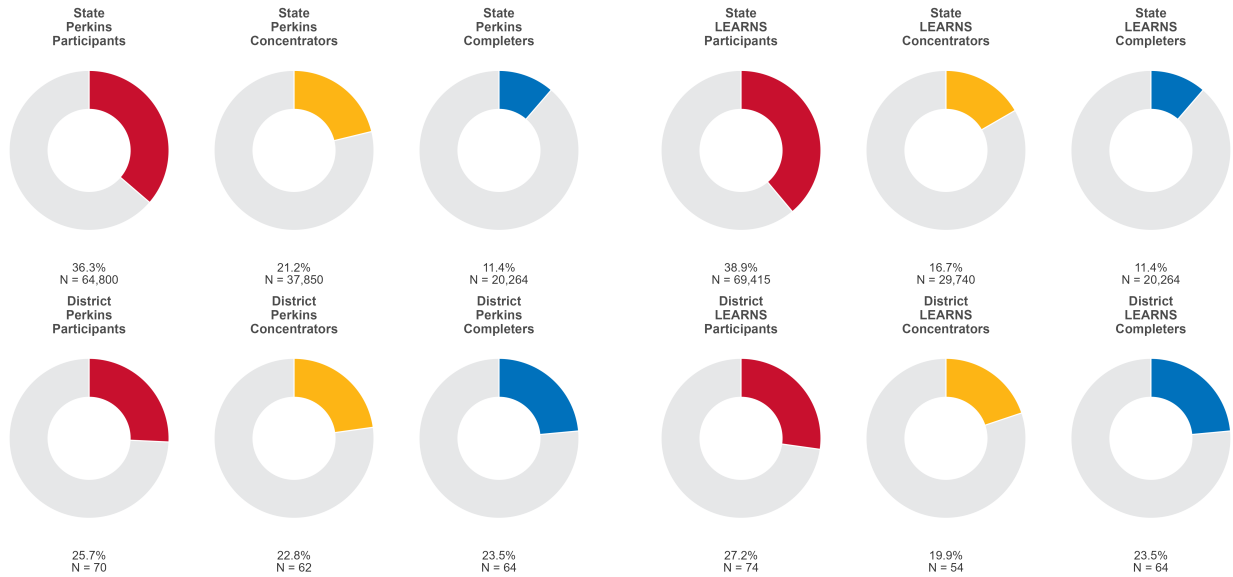

2025 CTE SUMMARY REPORT

VALLEY SPRINGS SCHOOL DISTRICT

Enrollment includes Grades 8–12 students.

PERFORMANCE SCORES RELATIVE TO TARGETS

CTE Concentrators

A [comprehensive program report](#) is available for more detailed information on all performance measures.