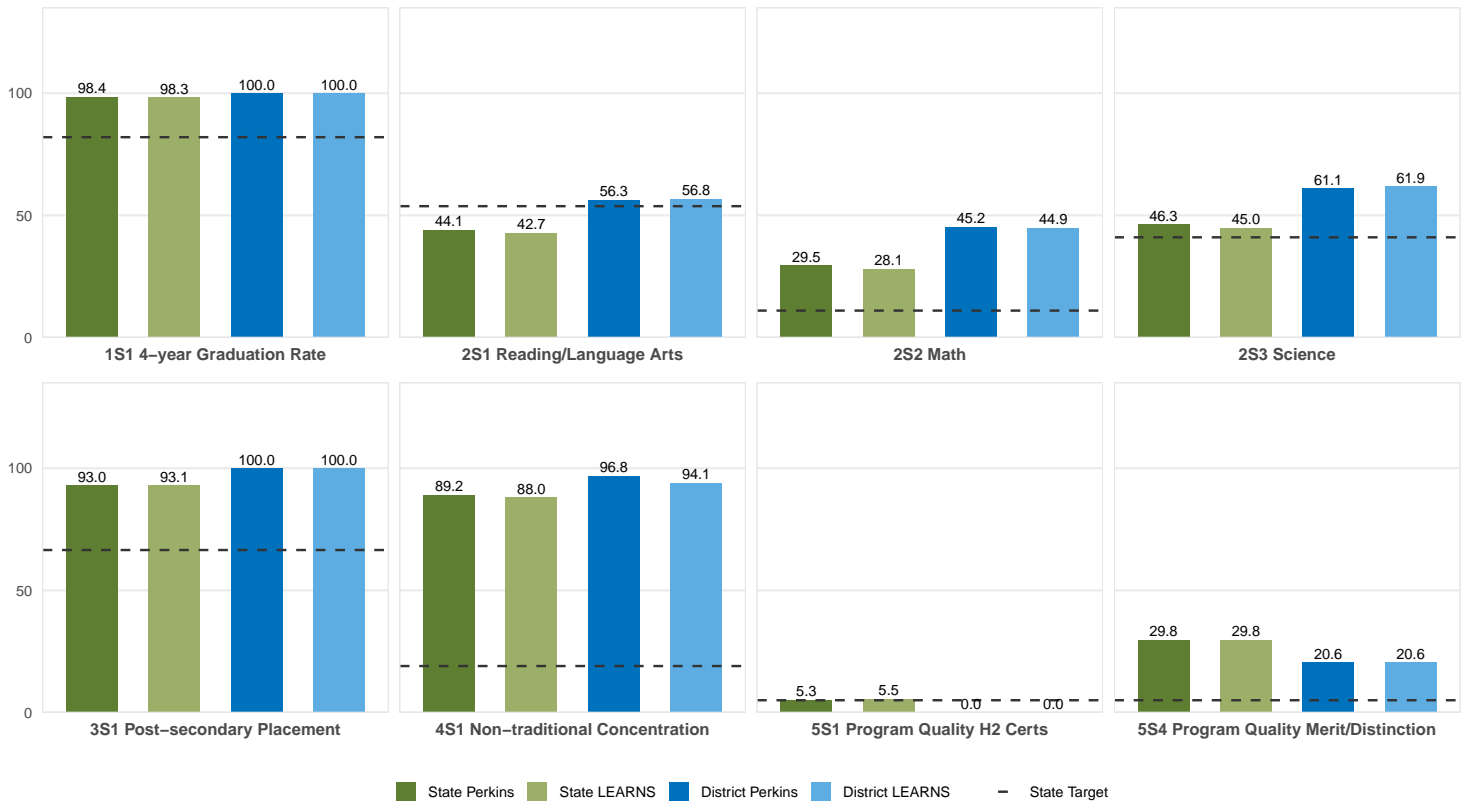

2025 CTE SUMMARY REPORT

VALLEY SPRINGS SCHOOL DISTRICT

Enrollment includes Grades 8–12 students.

PERFORMANCE SCORES RELATIVE TO TARGETS

CTE Concentrators

A [comprehensive program report](#) is available for more detailed information on all performance measures.