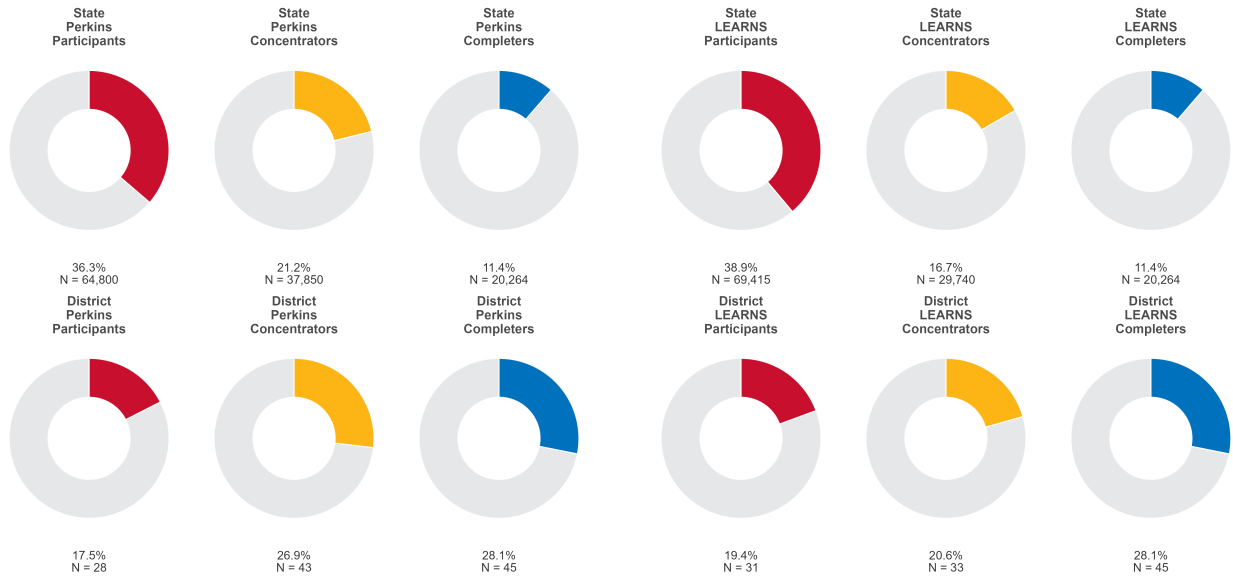

2025 CTE SUMMARY REPORT

LEAD HILL SCHOOL DISTRICT

Enrollment includes Grades 8–12 students.

PERFORMANCE SCORES RELATIVE TO TARGETS

CTE Concentrators

A [comprehensive program report](#) is available for more detailed information on all performance measures.