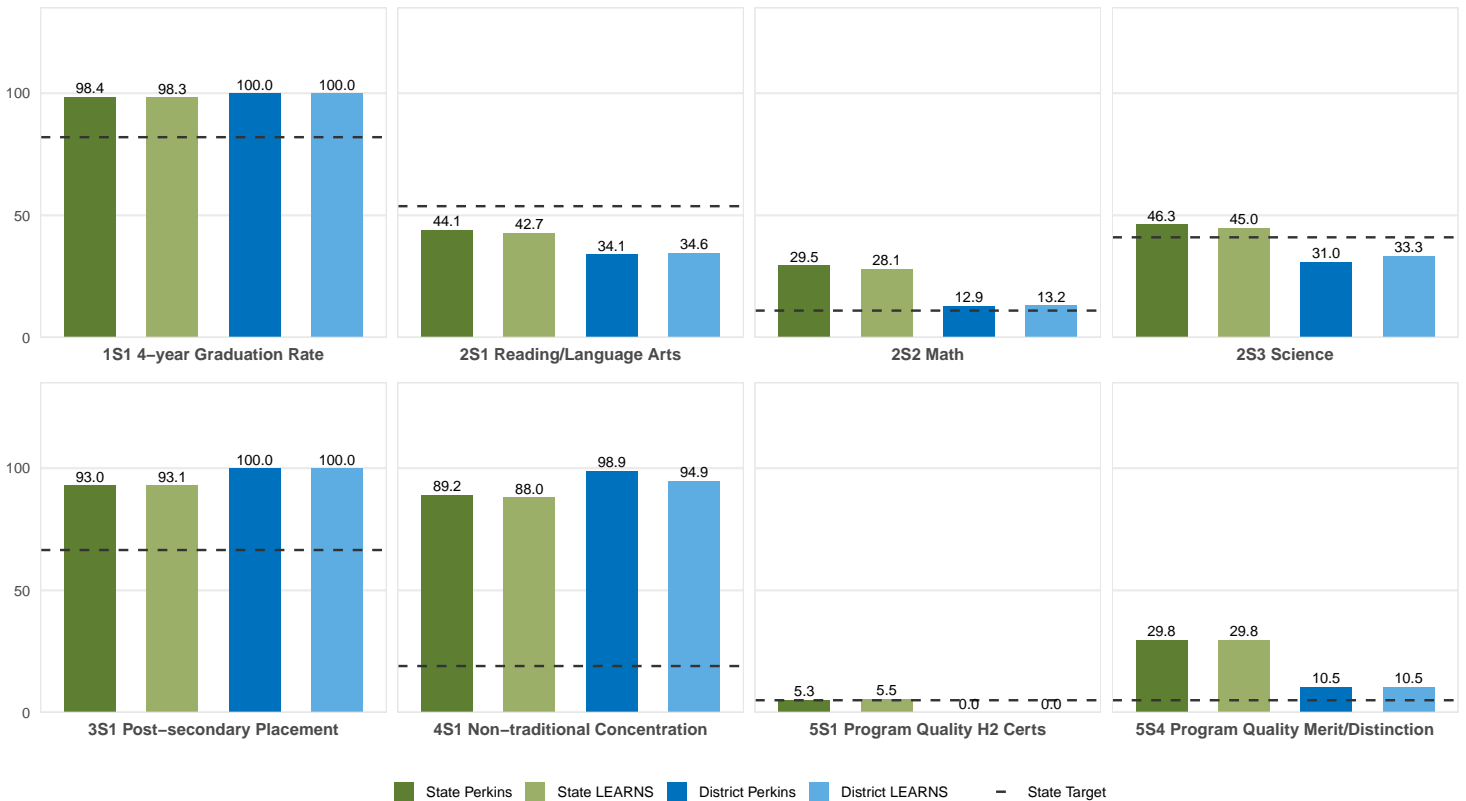

2025 CTE SUMMARY REPORT

LEAD HILL SCHOOL DISTRICT

Enrollment includes Grades 8–12 students.

PERFORMANCE SCORES RELATIVE TO TARGETS

CTE Concentrators

A [comprehensive program report](#) is available for more detailed information on all performance measures.