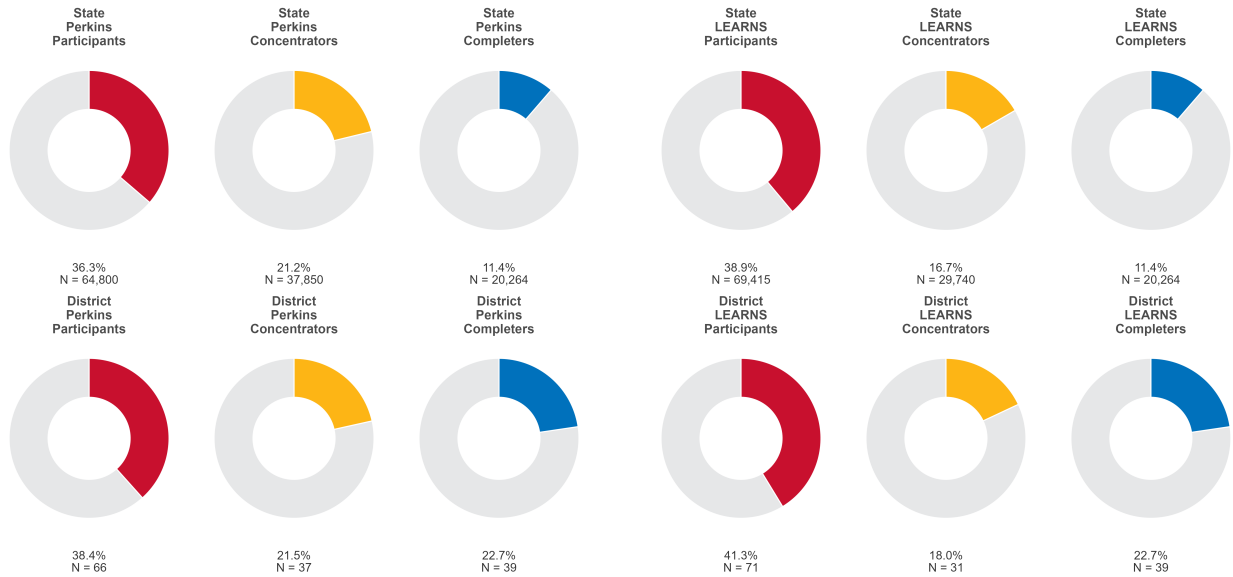

2025 CTE SUMMARY REPORT

HERMITAGE SCHOOL DISTRICT

Enrollment includes Grades 8–12 students.

PERFORMANCE SCORES RELATIVE TO TARGETS

CTE Concentrators

A [comprehensive program report](#) is available for more detailed information on all performance measures.