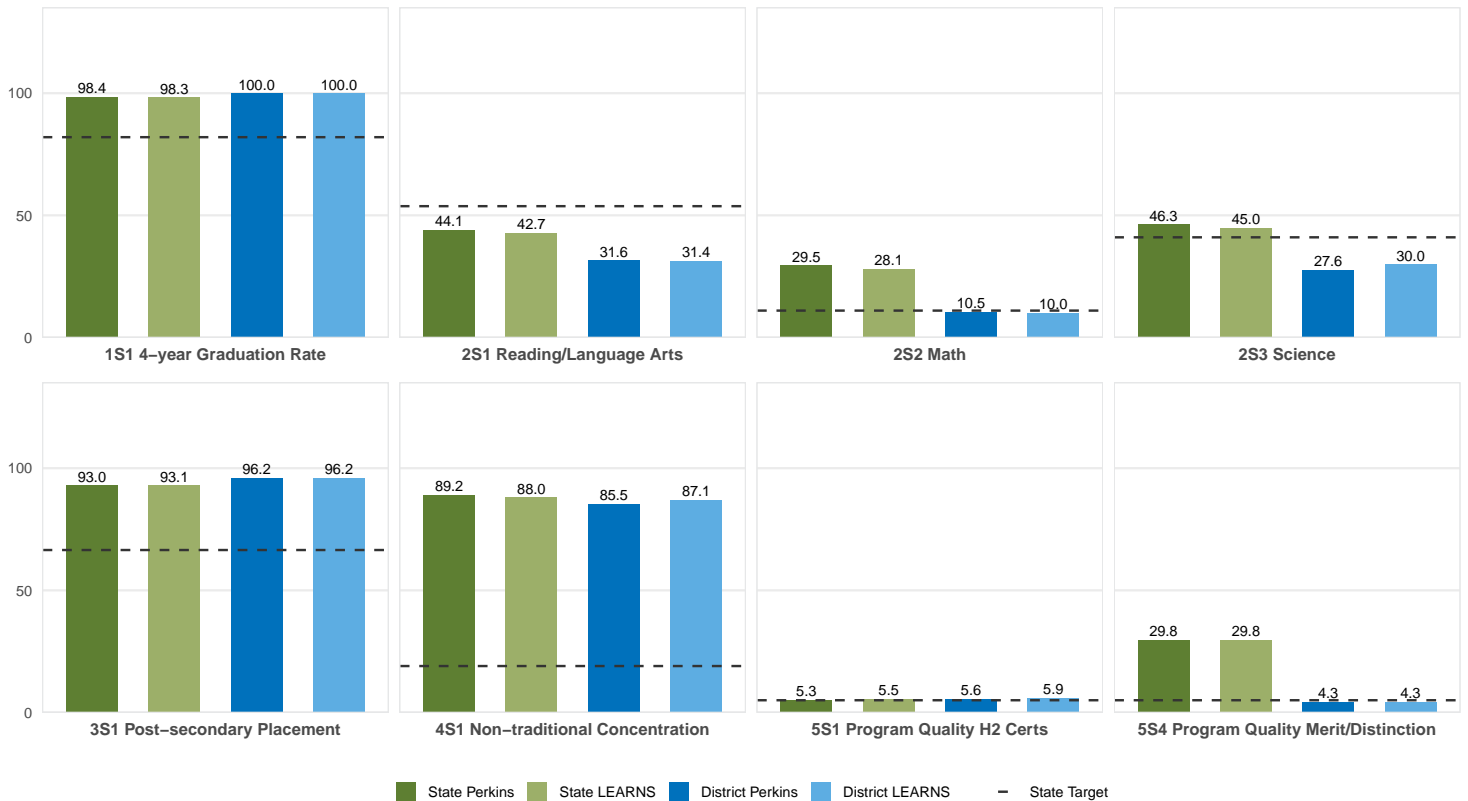

2025 CTE SUMMARY REPORT

HERMITAGE SCHOOL DISTRICT

Enrollment includes Grades 8–12 students.

PERFORMANCE SCORES RELATIVE TO TARGETS

CTE Concentrators

A [comprehensive program report](#) is available for more detailed information on all performance measures.