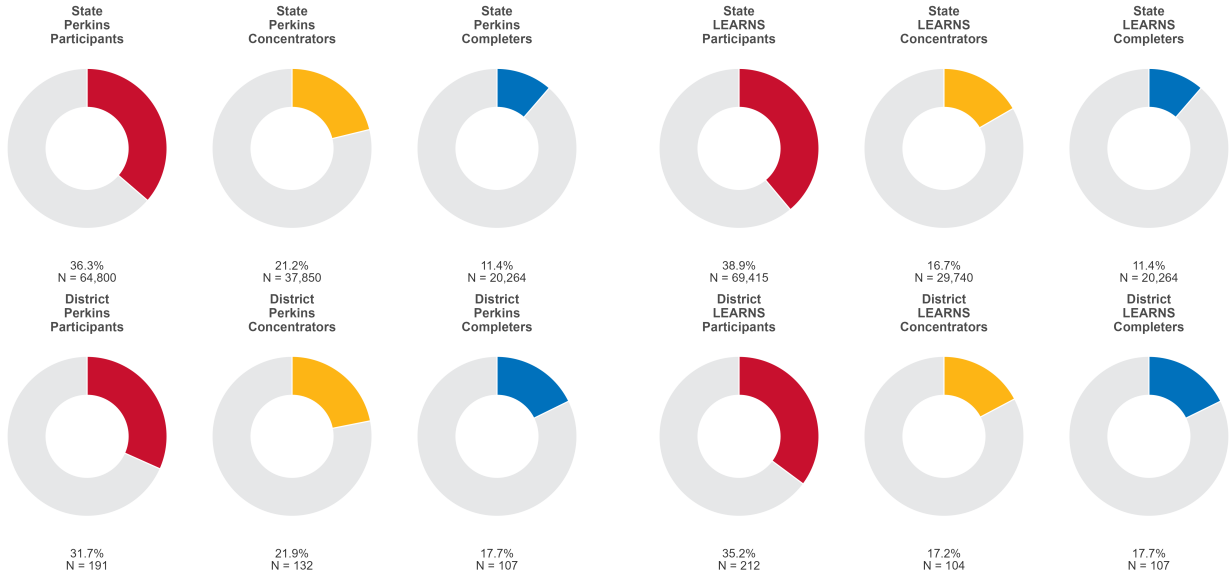

2025 CTE SUMMARY REPORT

WARREN SCHOOL DISTRICT

Enrollment includes Grades 8–12 students.

PERFORMANCE SCORES RELATIVE TO TARGETS

CTE Concentrators

A [comprehensive program report](#) is available for more detailed information on all performance measures.