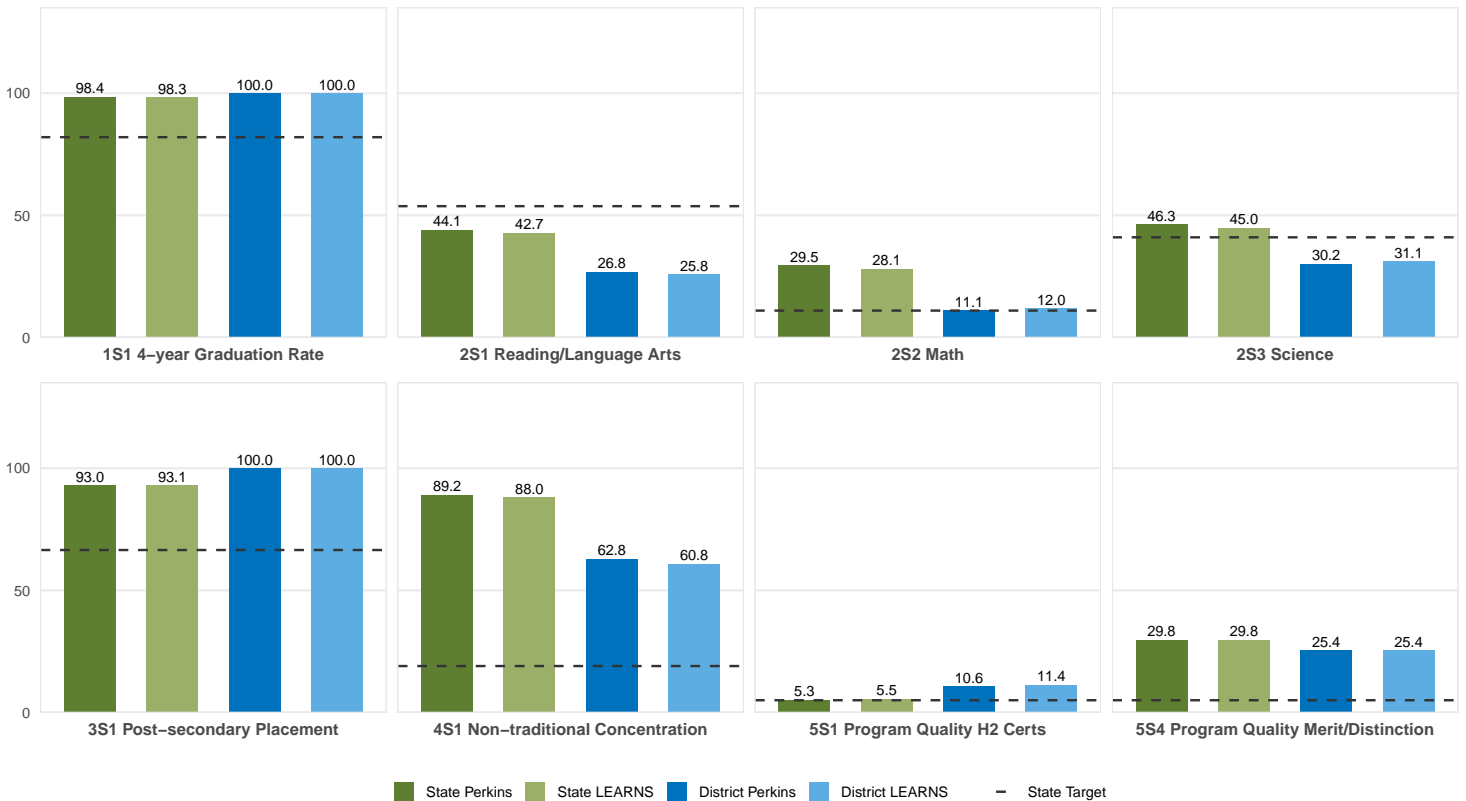

2025 CTE SUMMARY REPORT

WARREN SCHOOL DISTRICT

Enrollment includes Grades 8–12 students.

PERFORMANCE SCORES RELATIVE TO TARGETS

CTE Concentrators

A [comprehensive program report](#) is available for more detailed information on all performance measures.