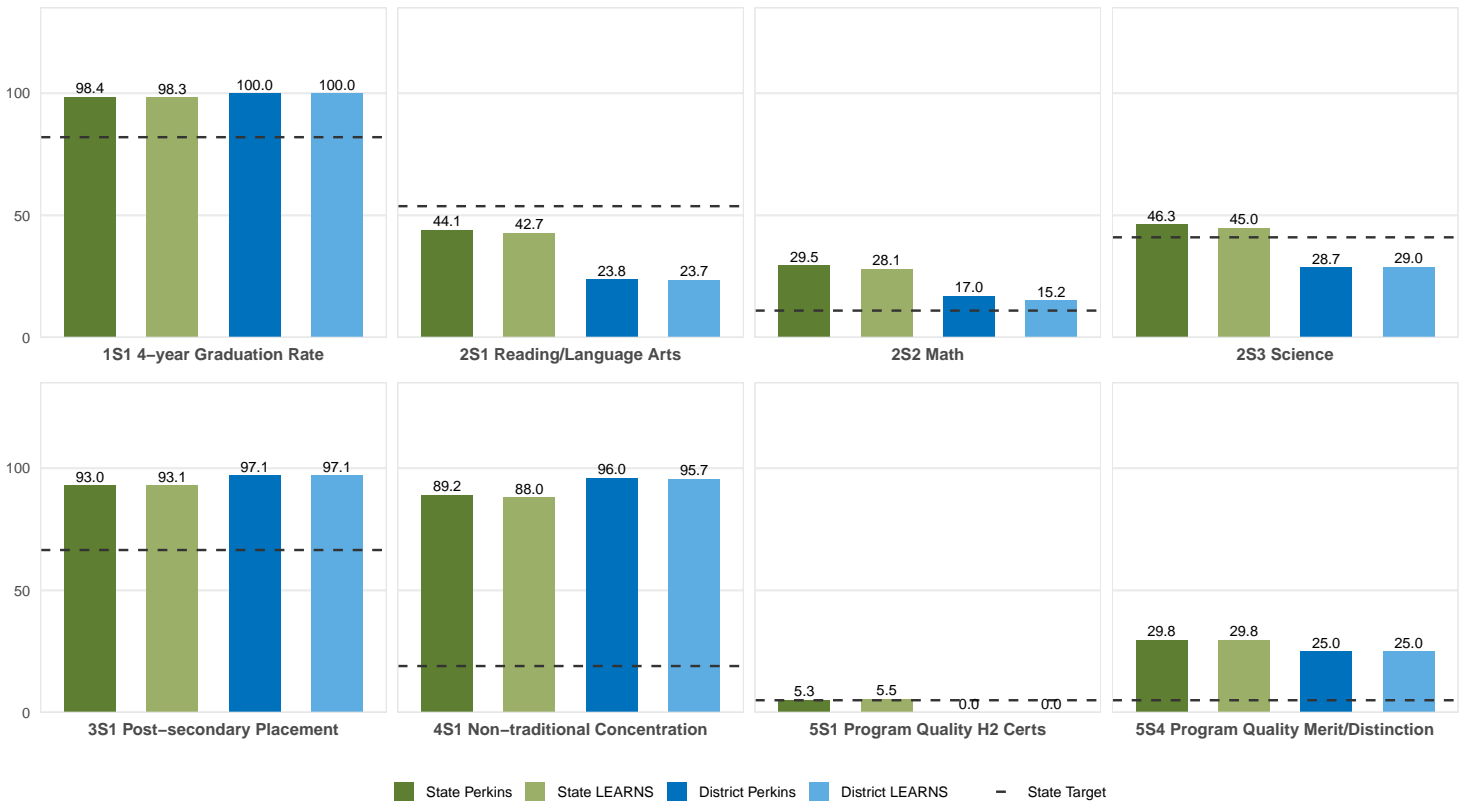

2025 CTE SUMMARY REPORT

HAMPTON SCHOOL DISTRICT

Enrollment includes Grades 8–12 students.

PERFORMANCE SCORES RELATIVE TO TARGETS

CTE Concentrators

A [comprehensive program report](#) is available for more detailed information on all performance measures.