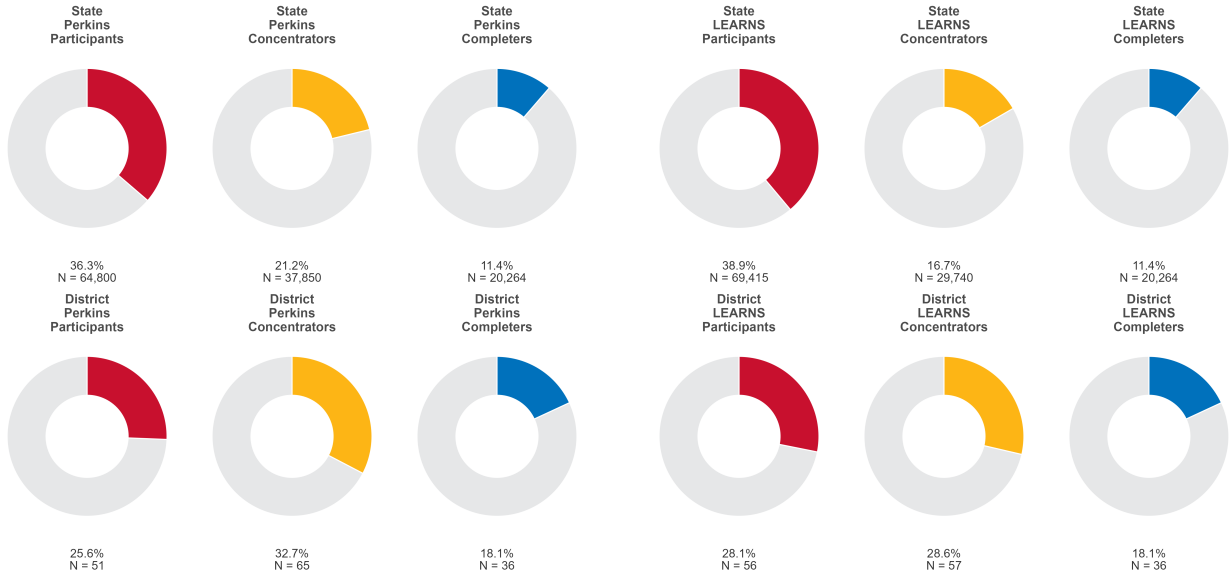

2025 CTE SUMMARY REPORT

HAMPTON SCHOOL DISTRICT

Enrollment includes Grades 8–12 students.

PERFORMANCE SCORES RELATIVE TO TARGETS

CTE Concentrators

A [comprehensive program report](#) is available for more detailed information on all performance measures.