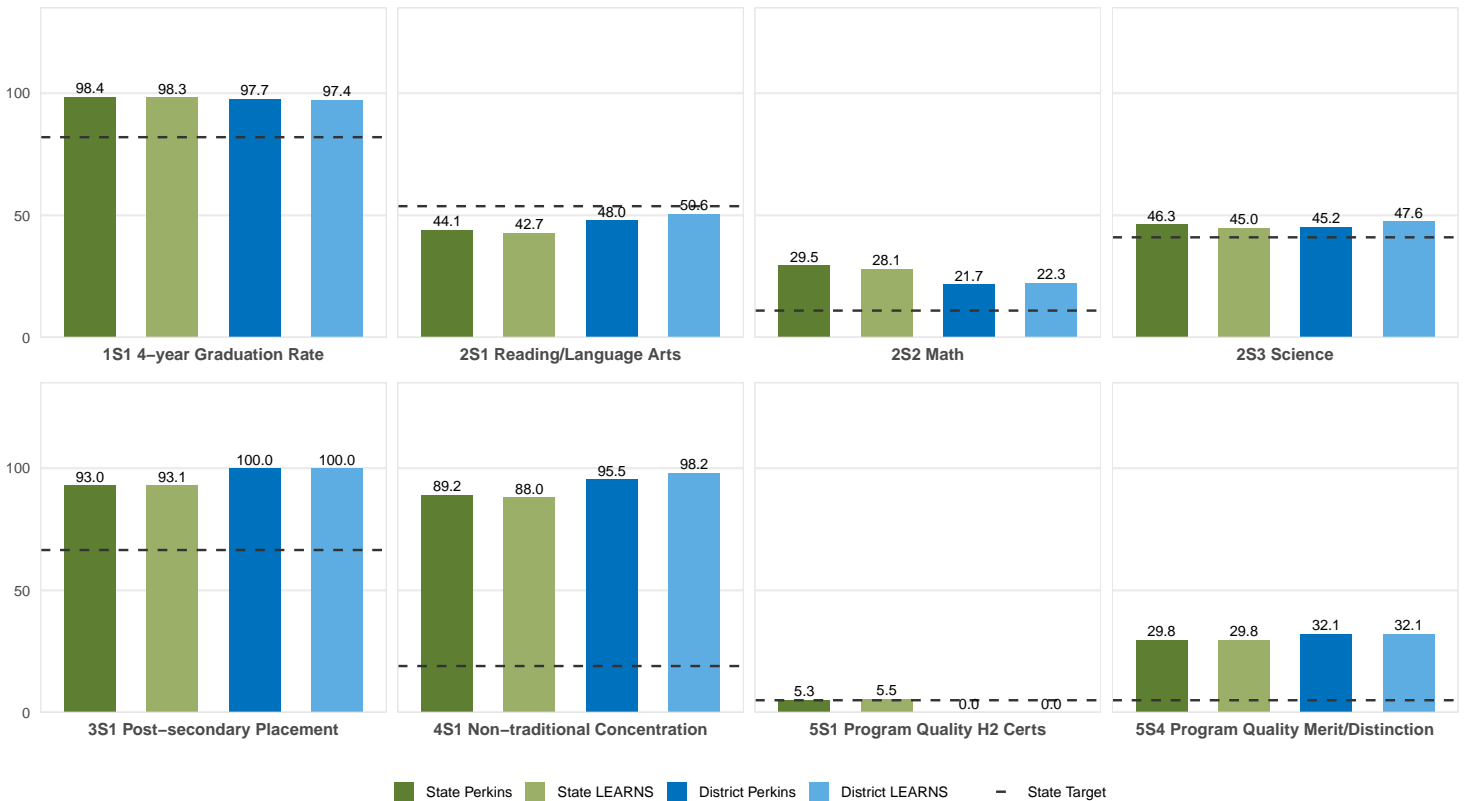

PERFORMANCE SCORES RELATIVE TO TARGETS

CTE Concentrators

A [comprehensive program report](#) is available for more detailed information on all performance measures.