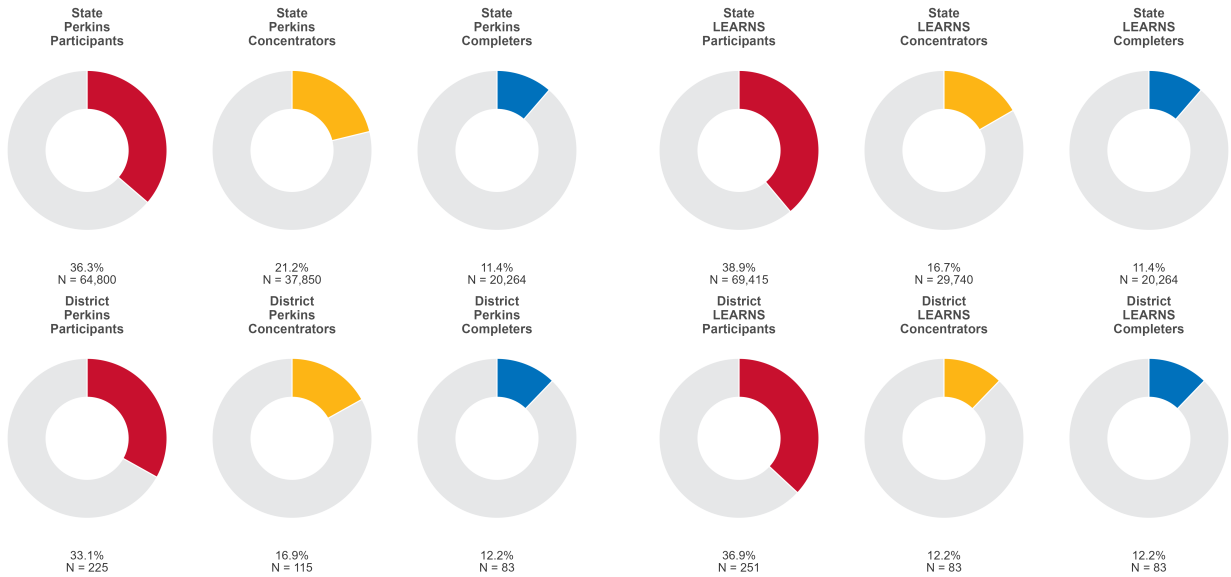

## BERRYVILLE SCHOOL DISTRICT

Enrollment includes Grades 8–12 students.

### PERFORMANCE SCORES RELATIVE TO TARGETS