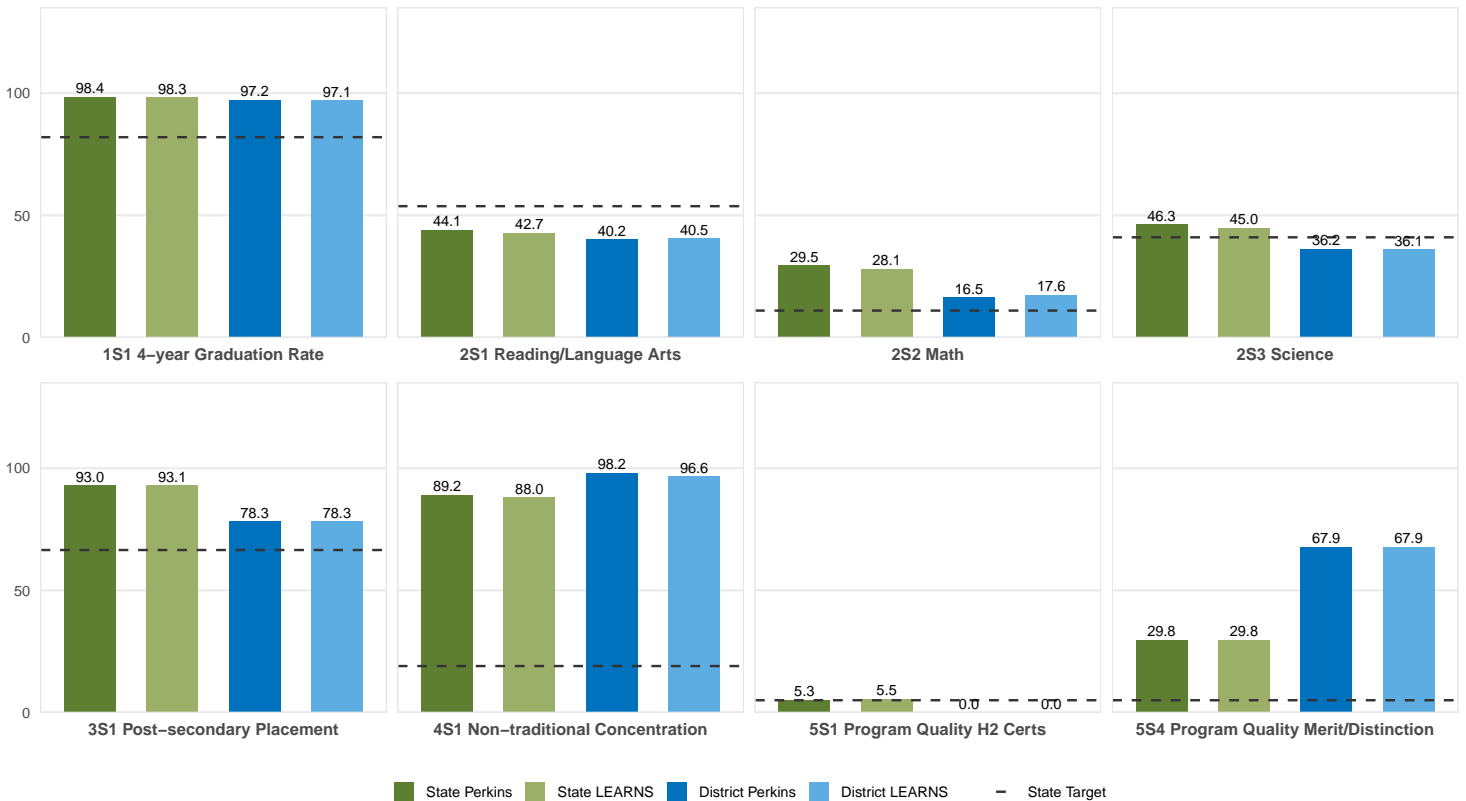

2025 CTE SUMMARY REPORT

GREEN FOREST SCHOOL DISTRICT

Enrollment includes Grades 8–12 students.

PERFORMANCE SCORES RELATIVE TO TARGETS

CTE Concentrators

A [comprehensive program report](#) is available for more detailed information on all performance measures.