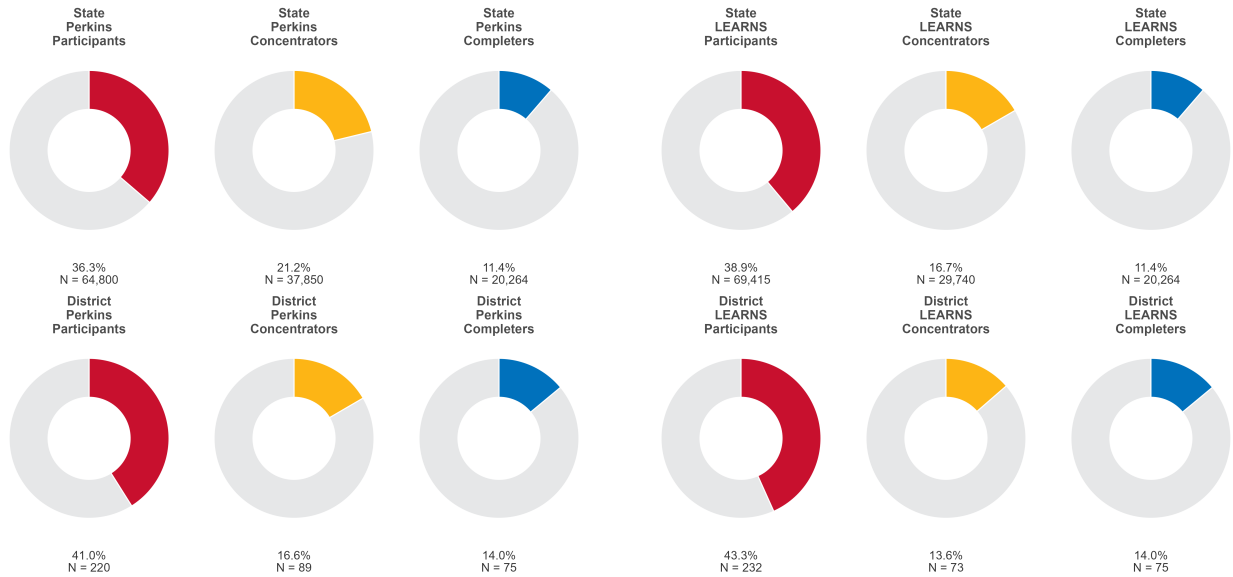

2025 CTE SUMMARY REPORT

GREEN FOREST SCHOOL DISTRICT

Enrollment includes Grades 8–12 students.

PERFORMANCE SCORES RELATIVE TO TARGETS

CTE Concentrators

A [comprehensive program report](#) is available for more detailed information on all performance measures.