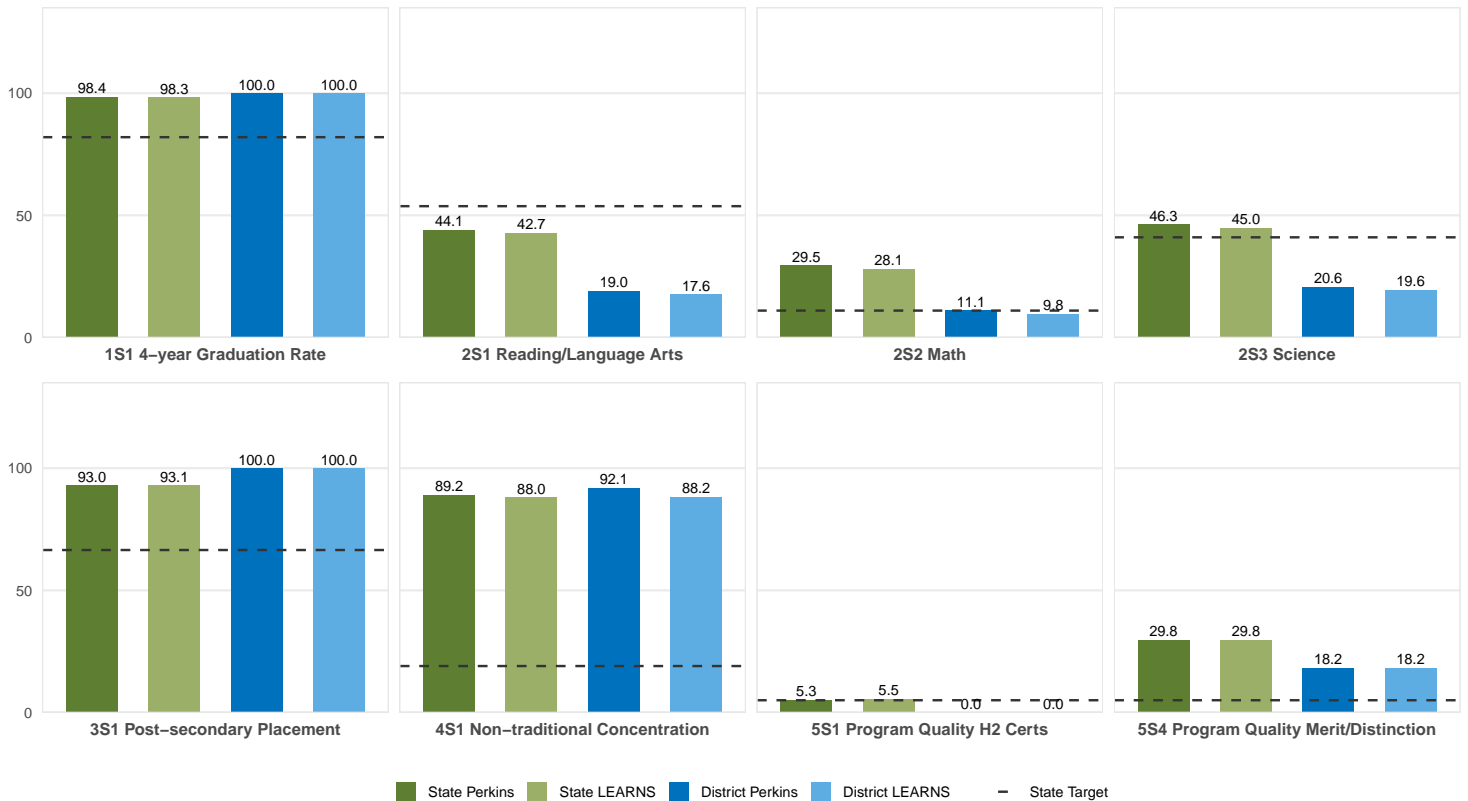

PERFORMANCE SCORES RELATIVE TO TARGETS

CTE Concentrators

A [comprehensive program report](#) is available for more detailed information on all performance measures.