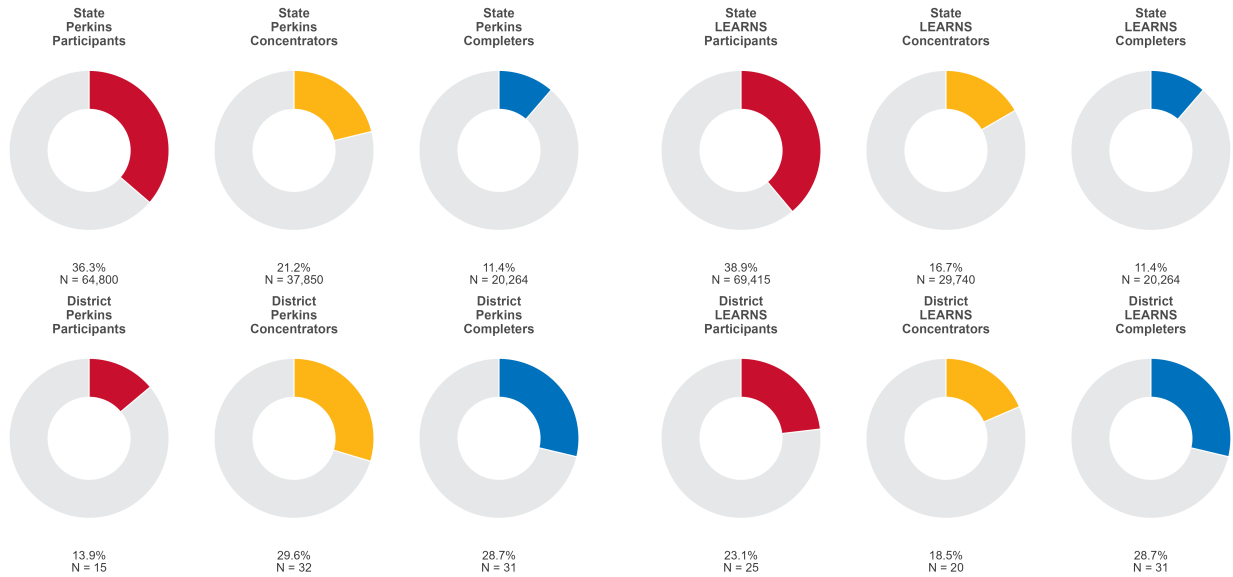

## DERMOTT SCHOOL DISTRICT

Enrollment includes Grades 8–12 students.