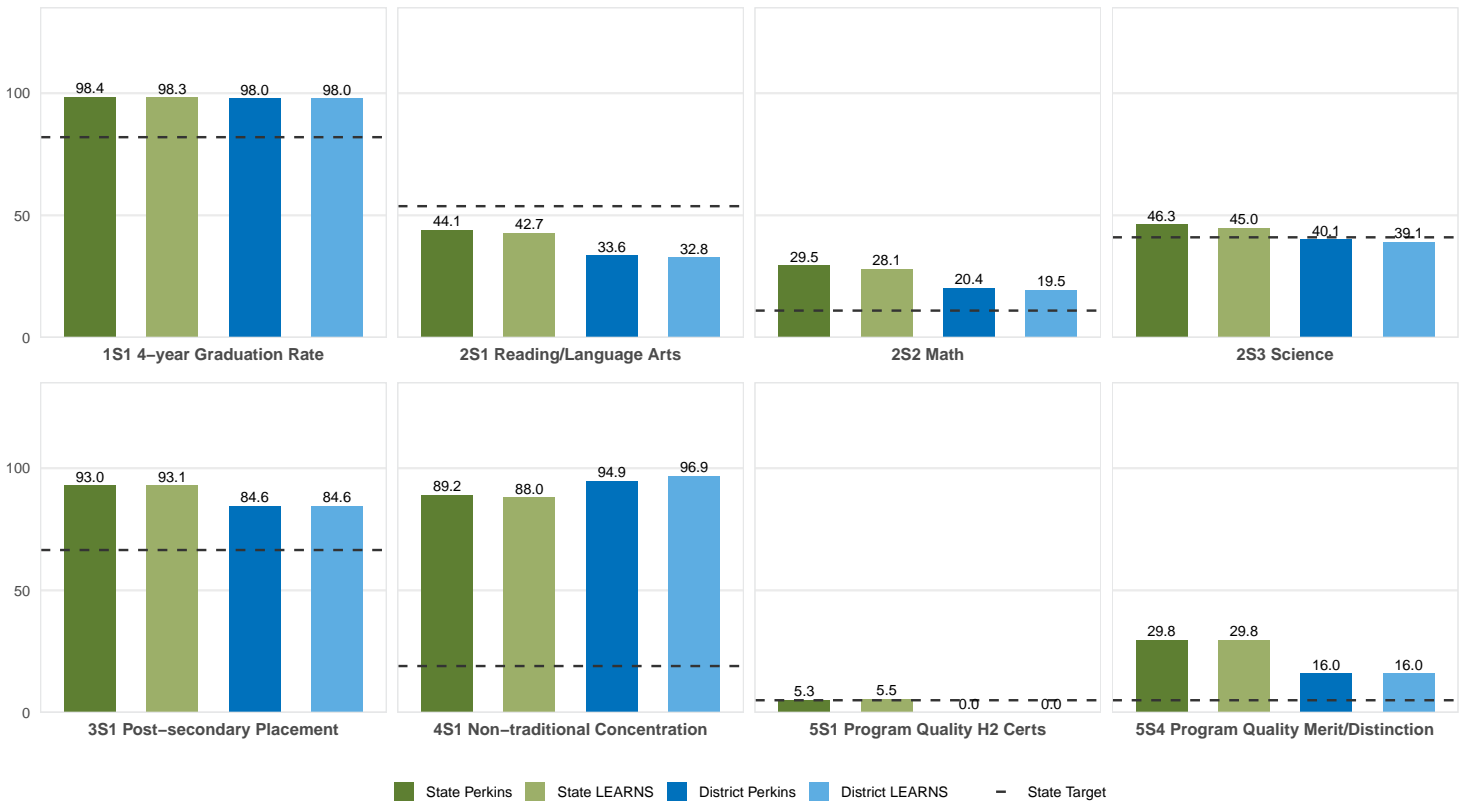

2025 CTE SUMMARY REPORT

LAKESIDE SCHOOL DISTRICT (CHICOT)

Enrollment includes Grades 8–12 students.

PERFORMANCE SCORES RELATIVE TO TARGETS

CTE Concentrators

A [comprehensive program report](#) is available for more detailed information on all performance measures.