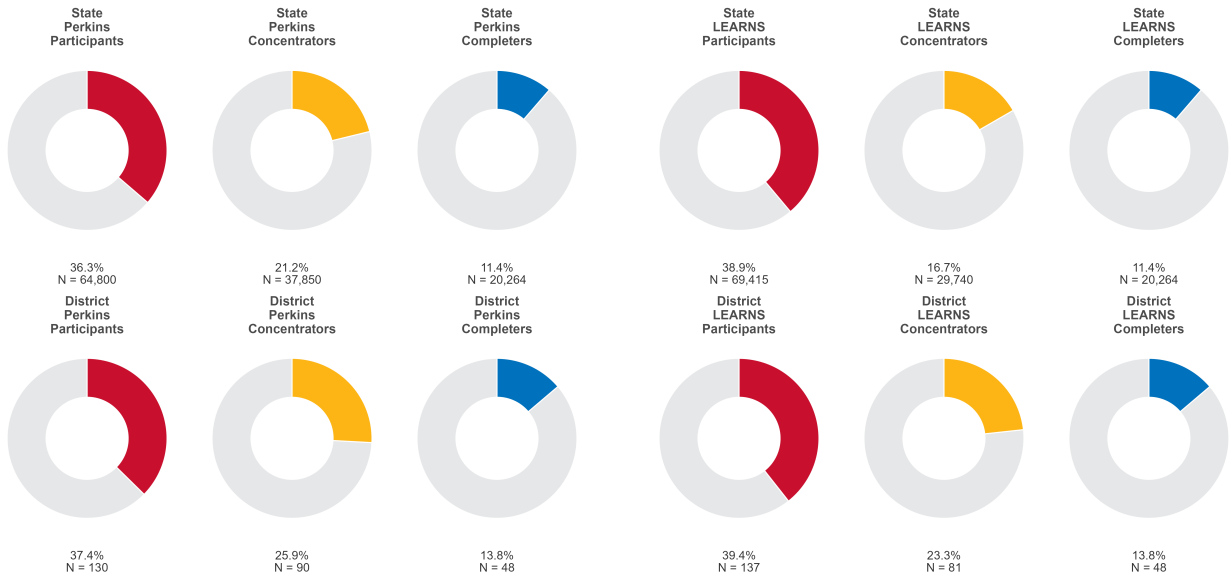

2025 CTE SUMMARY REPORT

LAKESIDE SCHOOL DISTRICT (CHICOT)

Enrollment includes Grades 8–12 students.

PERFORMANCE SCORES RELATIVE TO TARGETS

CTE Concentrators

A [comprehensive program report](#) is available for more detailed information on all performance measures.