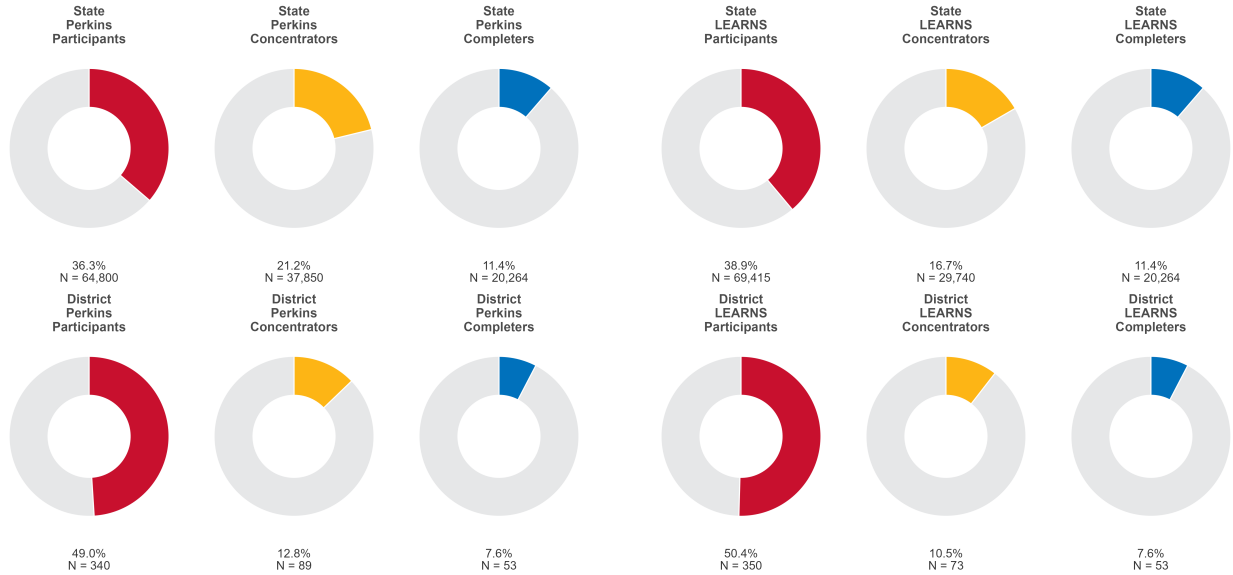

2025 CTE SUMMARY REPORT

ARKADELPHIA SCHOOL DISTRICT

Enrollment includes Grades 8–12 students.