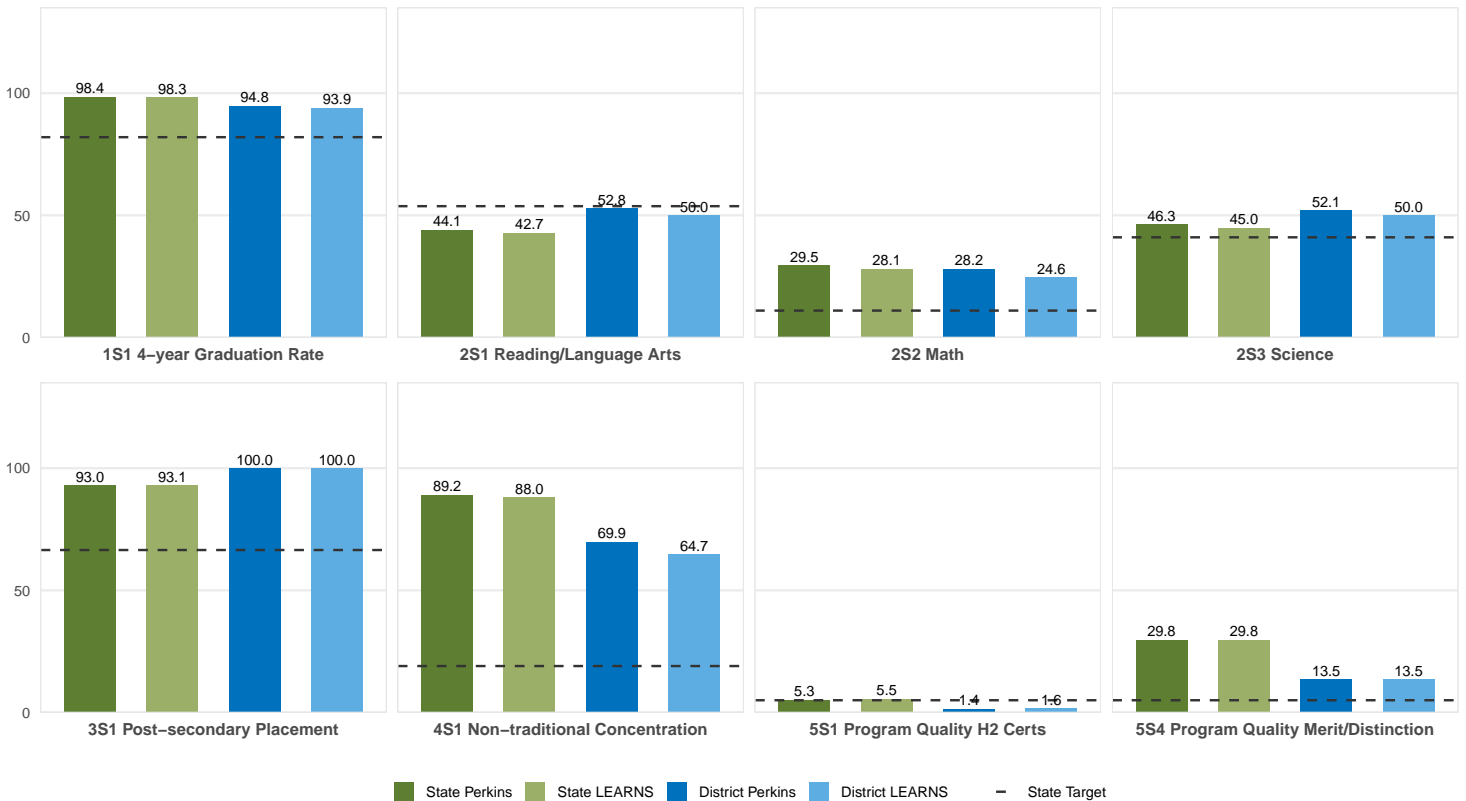

PERFORMANCE SCORES RELATIVE TO TARGETS

CTE Concentrators

A [comprehensive program report](#) is available for more detailed information on all performance measures.