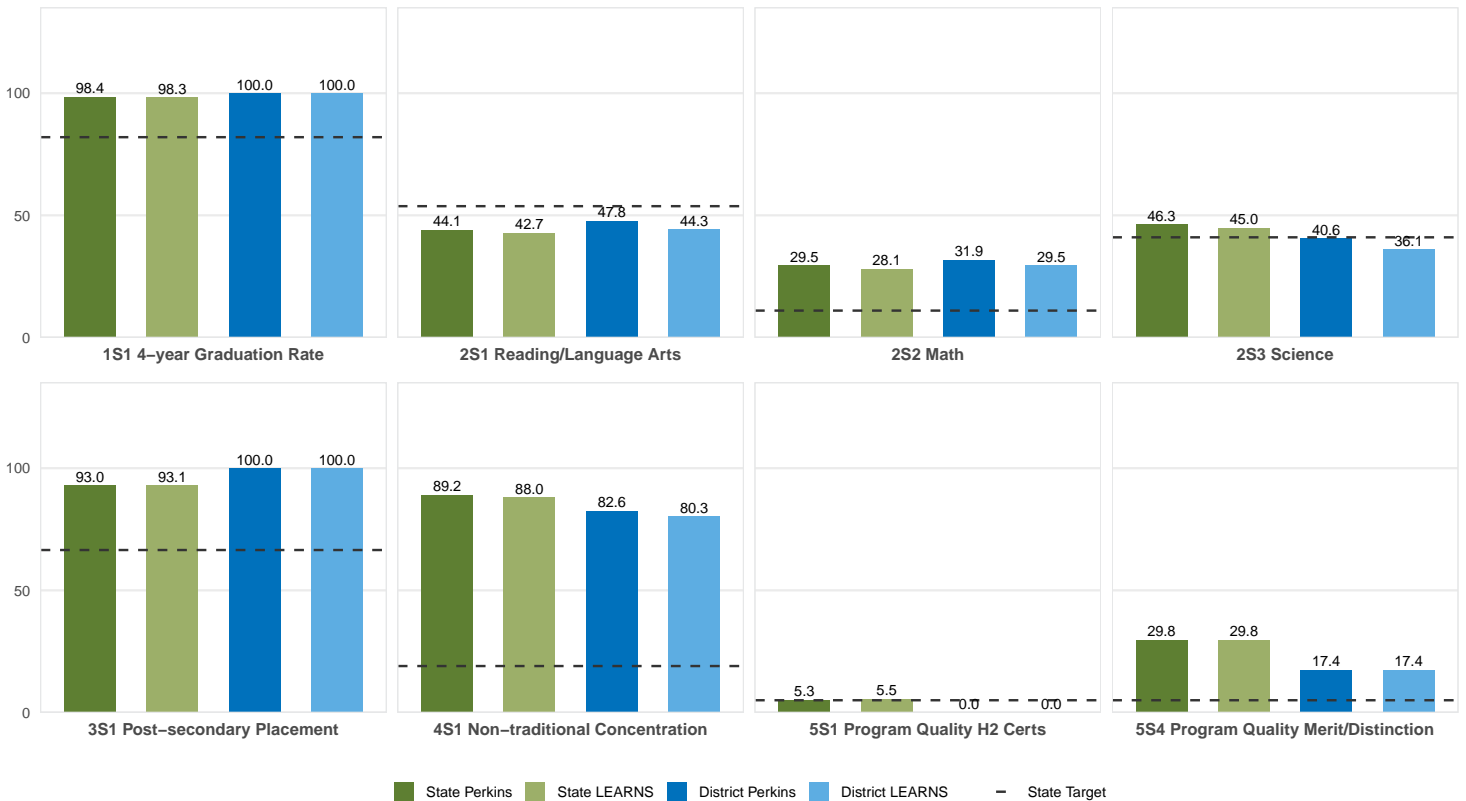

2025 CTE SUMMARY REPORT

CORNING SCHOOL DISTRICT

Enrollment includes Grades 8–12 students.

PERFORMANCE SCORES RELATIVE TO TARGETS

CTE Concentrators

A [comprehensive program report](#) is available for more detailed information on all performance measures.