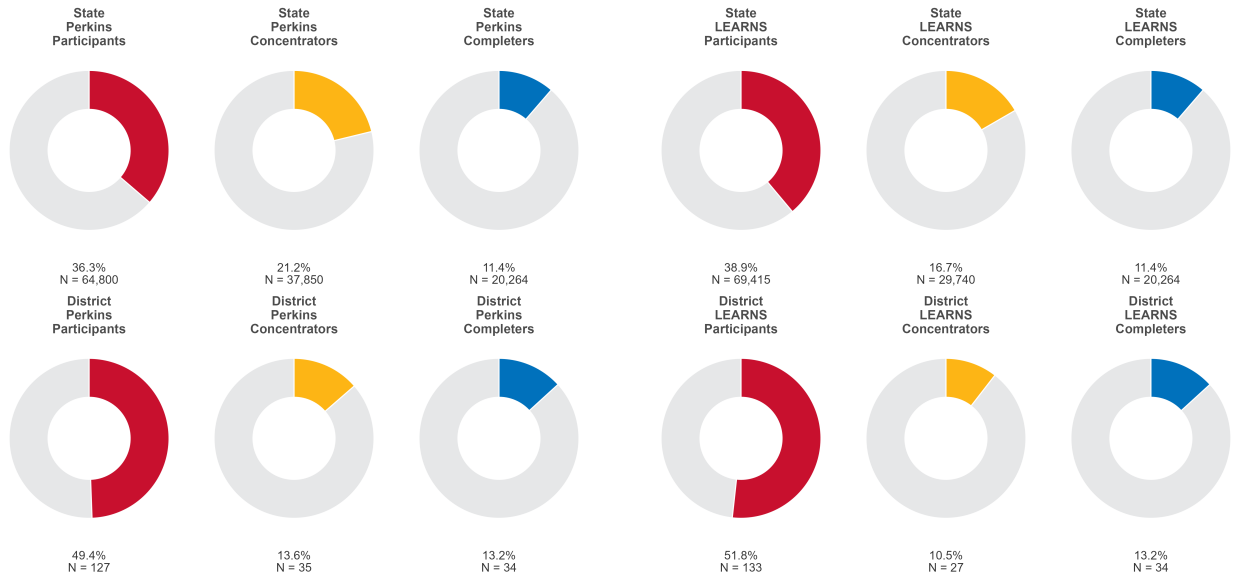

2025 CTE SUMMARY REPORT

CORNING SCHOOL DISTRICT

Enrollment includes Grades 8–12 students.

PERFORMANCE SCORES RELATIVE TO TARGETS

CTE Concentrators

A [comprehensive program report](#) is available for more detailed information on all performance measures.