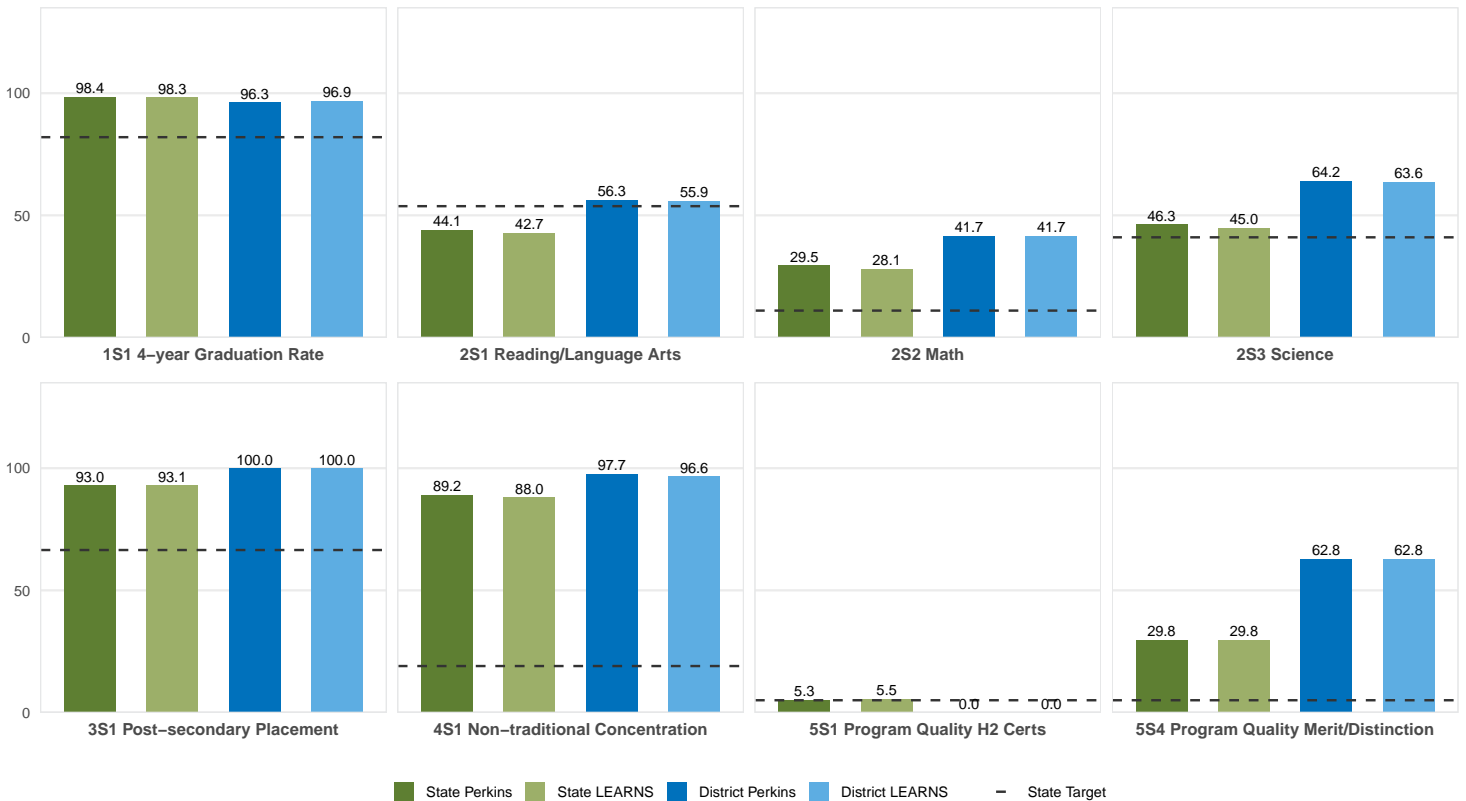

2025 CTE SUMMARY REPORT

HEBER SPRINGS SCHOOL DISTRICT

Enrollment includes Grades 8–12 students.

PERFORMANCE SCORES RELATIVE TO TARGETS

CTE Concentrators

A [comprehensive program report](#) is available for more detailed information on all performance measures.