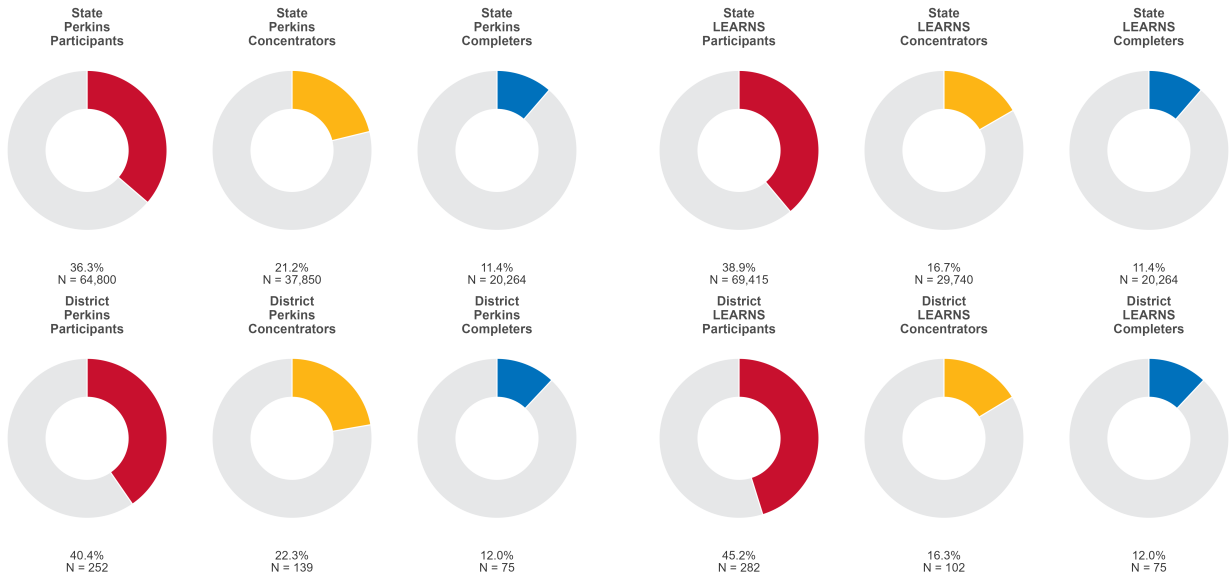

2025 CTE SUMMARY REPORT

HEBER SPRINGS SCHOOL DISTRICT

Enrollment includes Grades 8–12 students.

PERFORMANCE SCORES RELATIVE TO TARGETS

CTE Concentrators

A [comprehensive program report](#) is available for more detailed information on all performance measures.