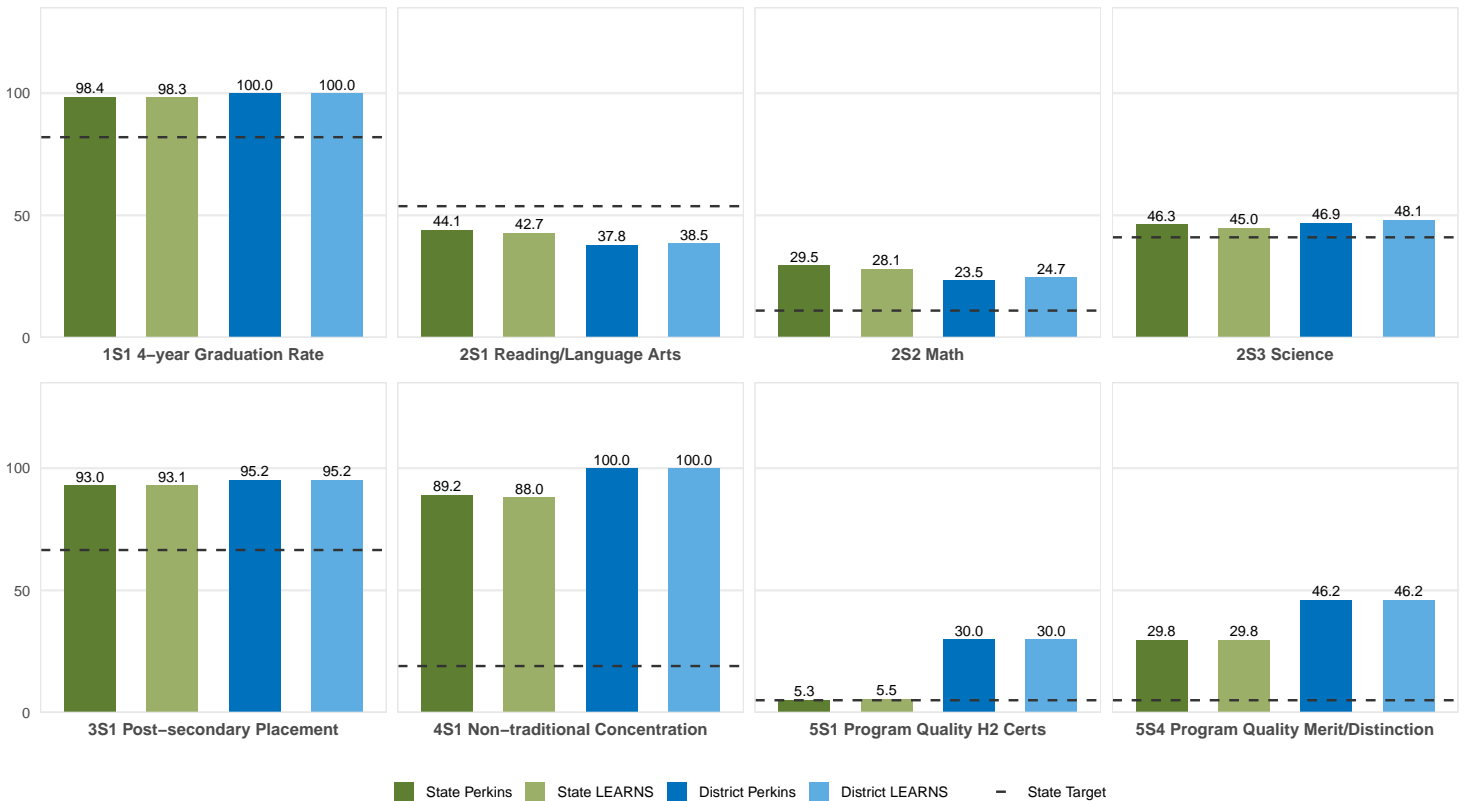

2025 CTE SUMMARY REPORT

WEST SIDE SCHOOL DISTRICT (CLEBURNE)

Enrollment includes Grades 8–12 students.

PERFORMANCE SCORES RELATIVE TO TARGETS

CTE Concentrators

A [comprehensive program report](#) is available for more detailed information on all performance measures.