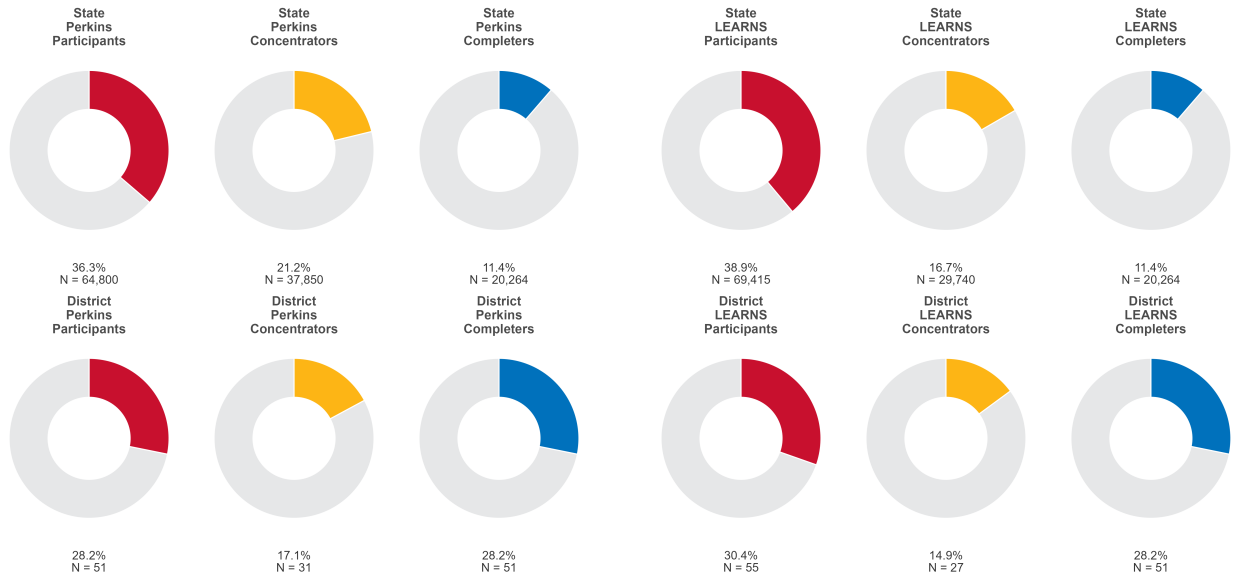

2025 CTE SUMMARY REPORT

WEST SIDE SCHOOL DISTRICT (CLEBURNE)

Enrollment includes Grades 8–12 students.

PERFORMANCE SCORES RELATIVE TO TARGETS

CTE Concentrators

A [comprehensive program report](#) is available for more detailed information on all performance measures.