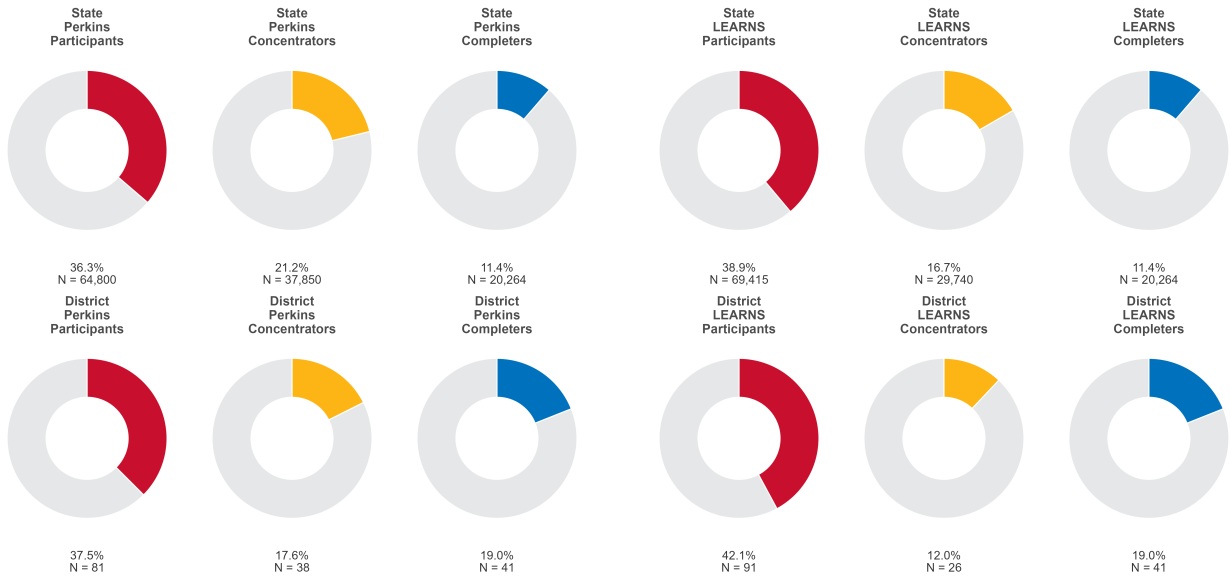

2025 CTE SUMMARY REPORT

WOODLAWN SCHOOL DISTRICT

Enrollment includes Grades 8–12 students.

PERFORMANCE SCORES RELATIVE TO TARGETS

CTE Concentrators

A [comprehensive program report](#) is available for more detailed information on all performance measures.