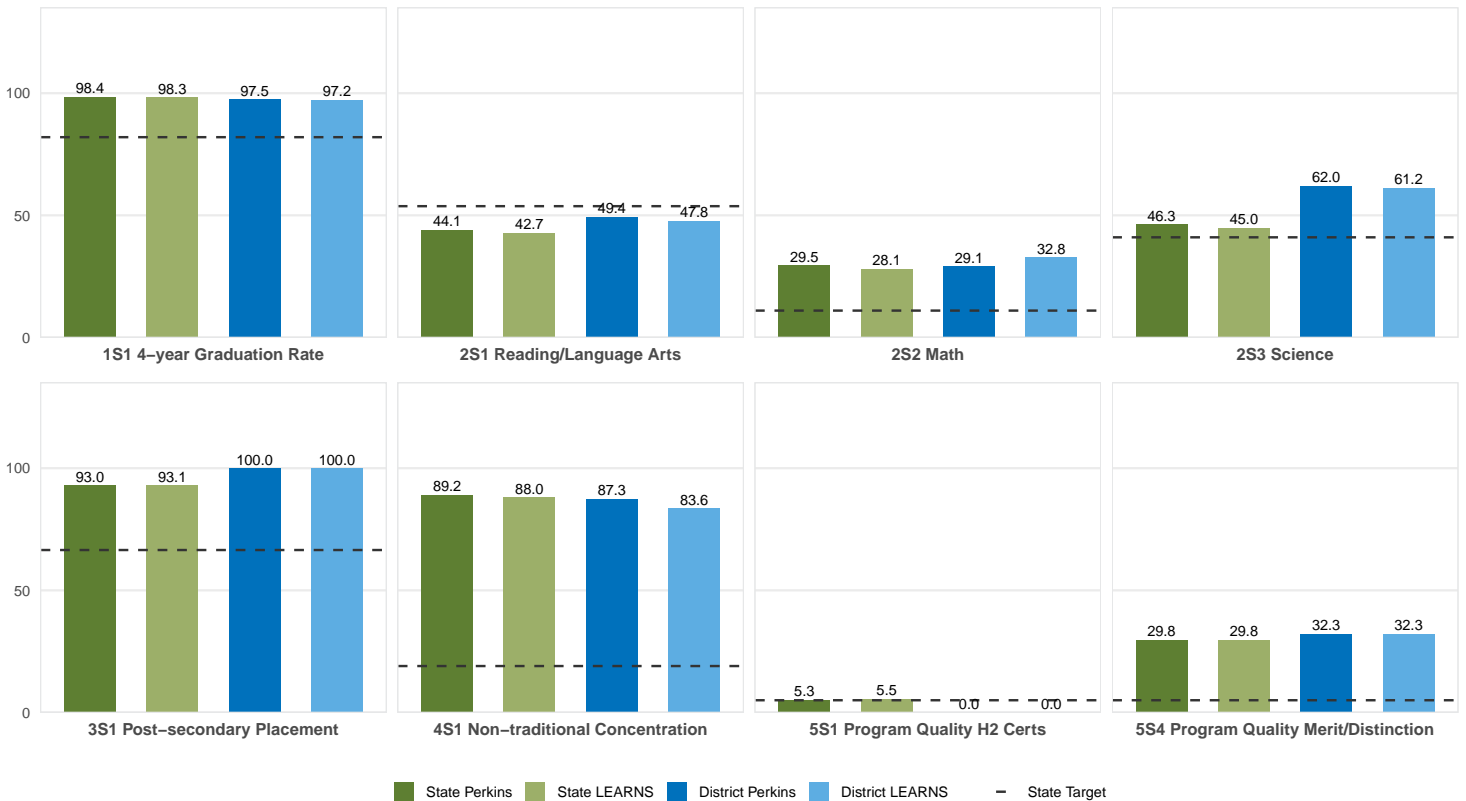

2025 CTE SUMMARY REPORT

WOODLAWN SCHOOL DISTRICT

Enrollment includes Grades 8–12 students.

PERFORMANCE SCORES RELATIVE TO TARGETS

CTE Concentrators

A [comprehensive program report](#) is available for more detailed information on all performance measures.