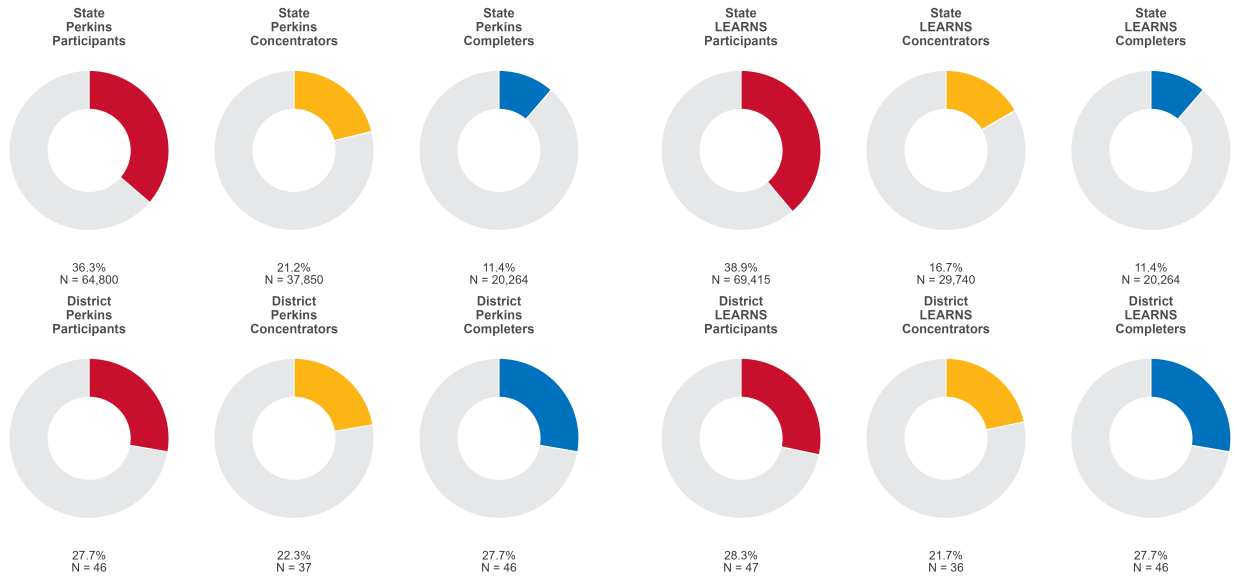

2025 CTE SUMMARY REPORT

BAY SCHOOL DISTRICT

Enrollment includes Grades 8–12 students.

PERFORMANCE SCORES RELATIVE TO TARGETS

CTE Concentrators

A [comprehensive program report](#) is available for more detailed information on all performance measures.