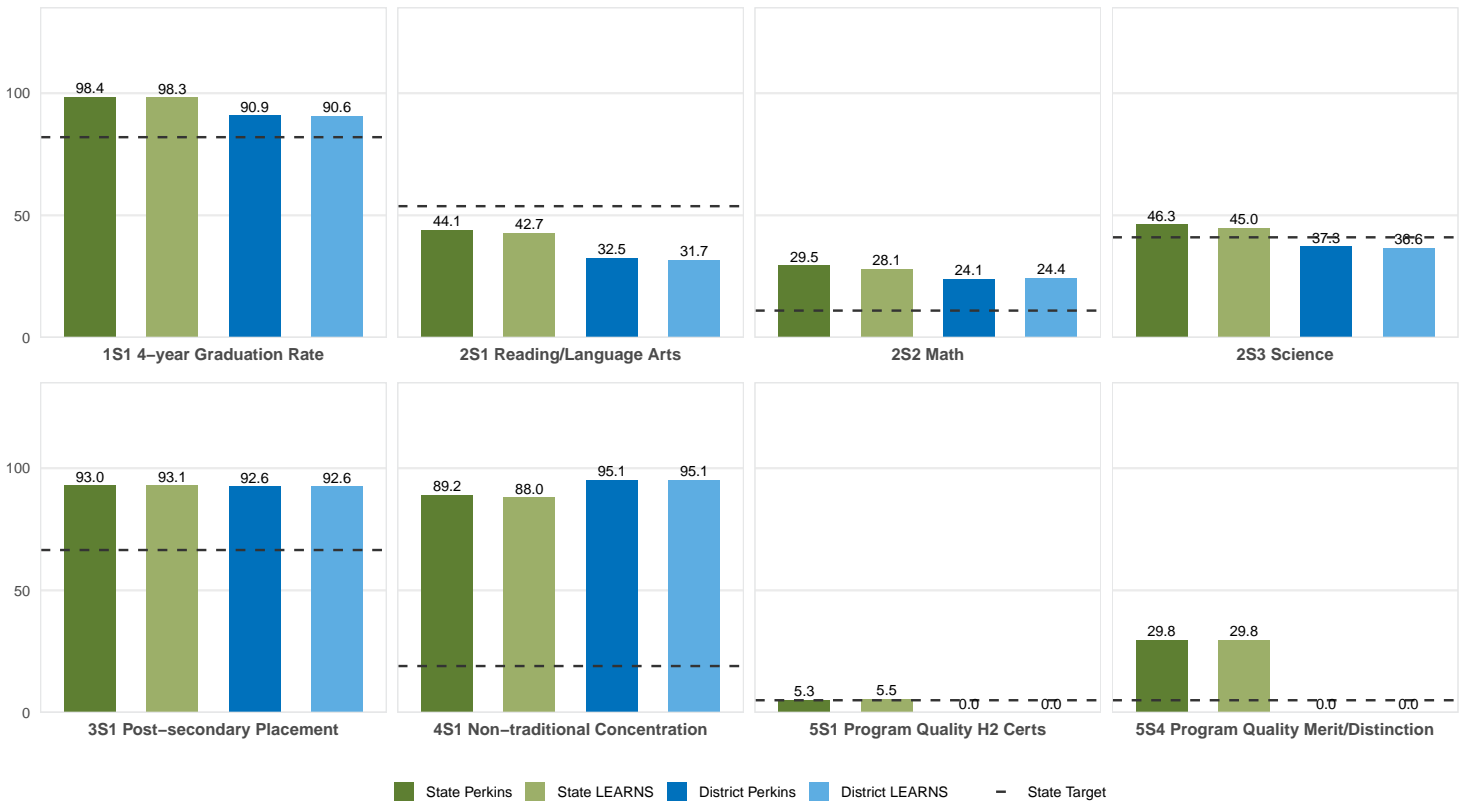

2025 CTE SUMMARY REPORT

BAY SCHOOL DISTRICT

Enrollment includes Grades 8–12 students.

PERFORMANCE SCORES RELATIVE TO TARGETS

CTE Concentrators

A [comprehensive program report](#) is available for more detailed information on all performance measures.