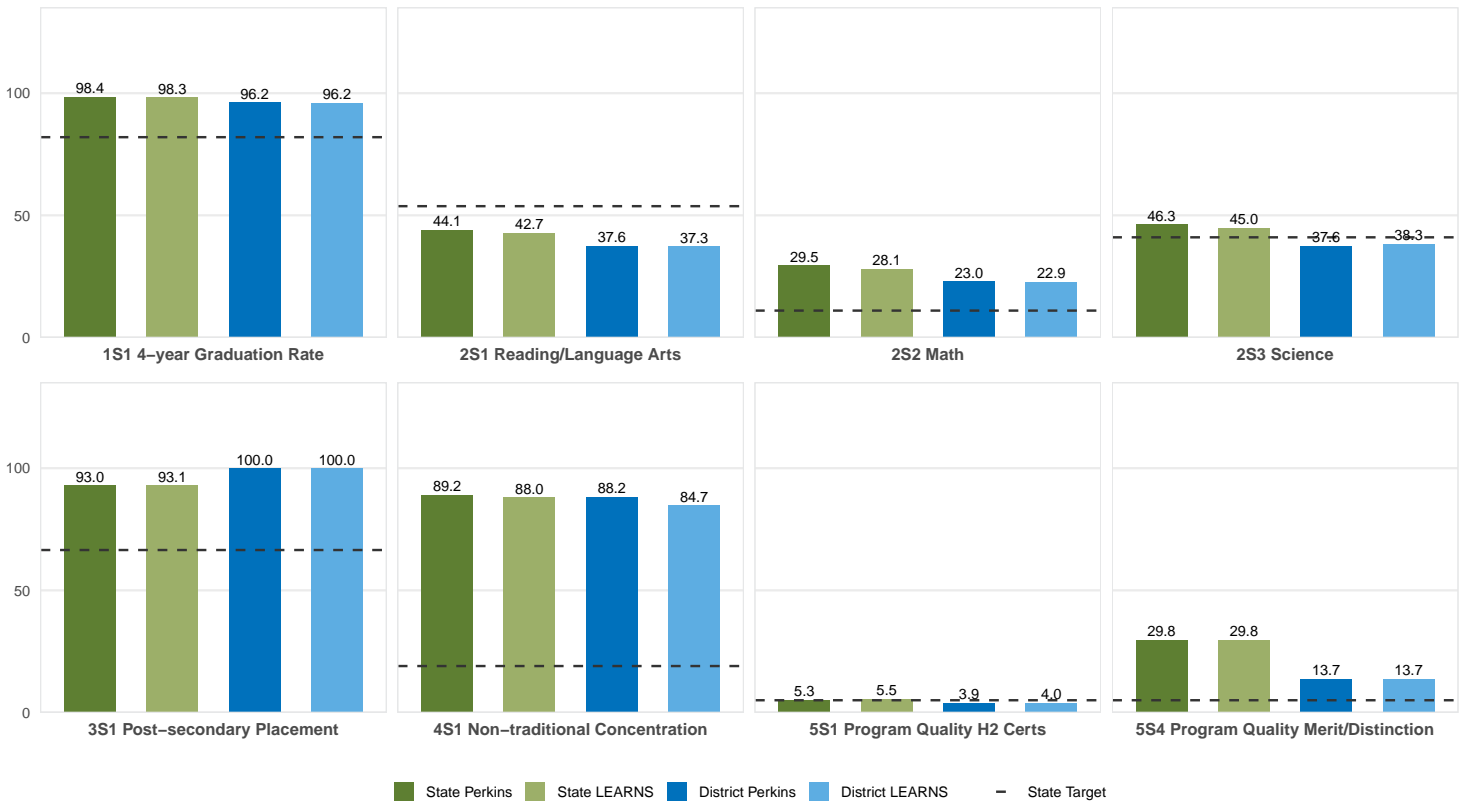

2025 CTE SUMMARY REPORT

WESTSIDE CONSOLIDATED SCHOOL DISTRICT (CRAIGHEAD)

Enrollment includes Grades 8–12 students.

PERFORMANCE SCORES RELATIVE TO TARGETS

CTE Concentrators

A [comprehensive program report](#) is available for more detailed information on all performance measures.