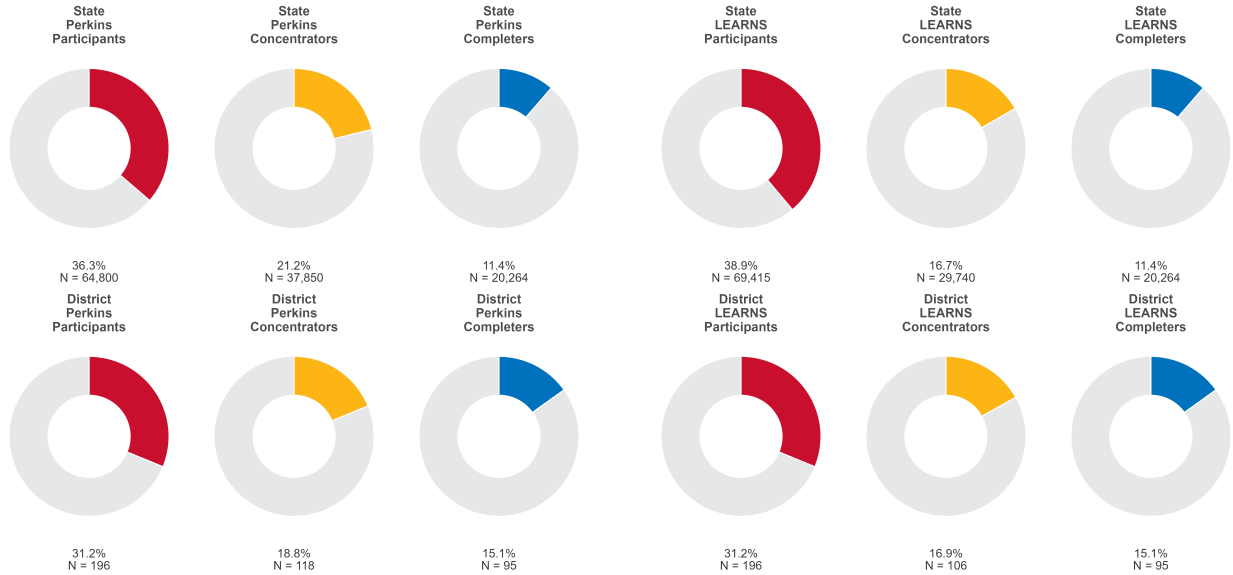

2025 CTE SUMMARY REPORT

WESTSIDE CONSOLIDATED SCHOOL DISTRICT (CRAIGHEAD)

Enrollment includes Grades 8–12 students.

PERFORMANCE SCORES RELATIVE TO TARGETS

CTE Concentrators

A [comprehensive program report](#) is available for more detailed information on all performance measures.