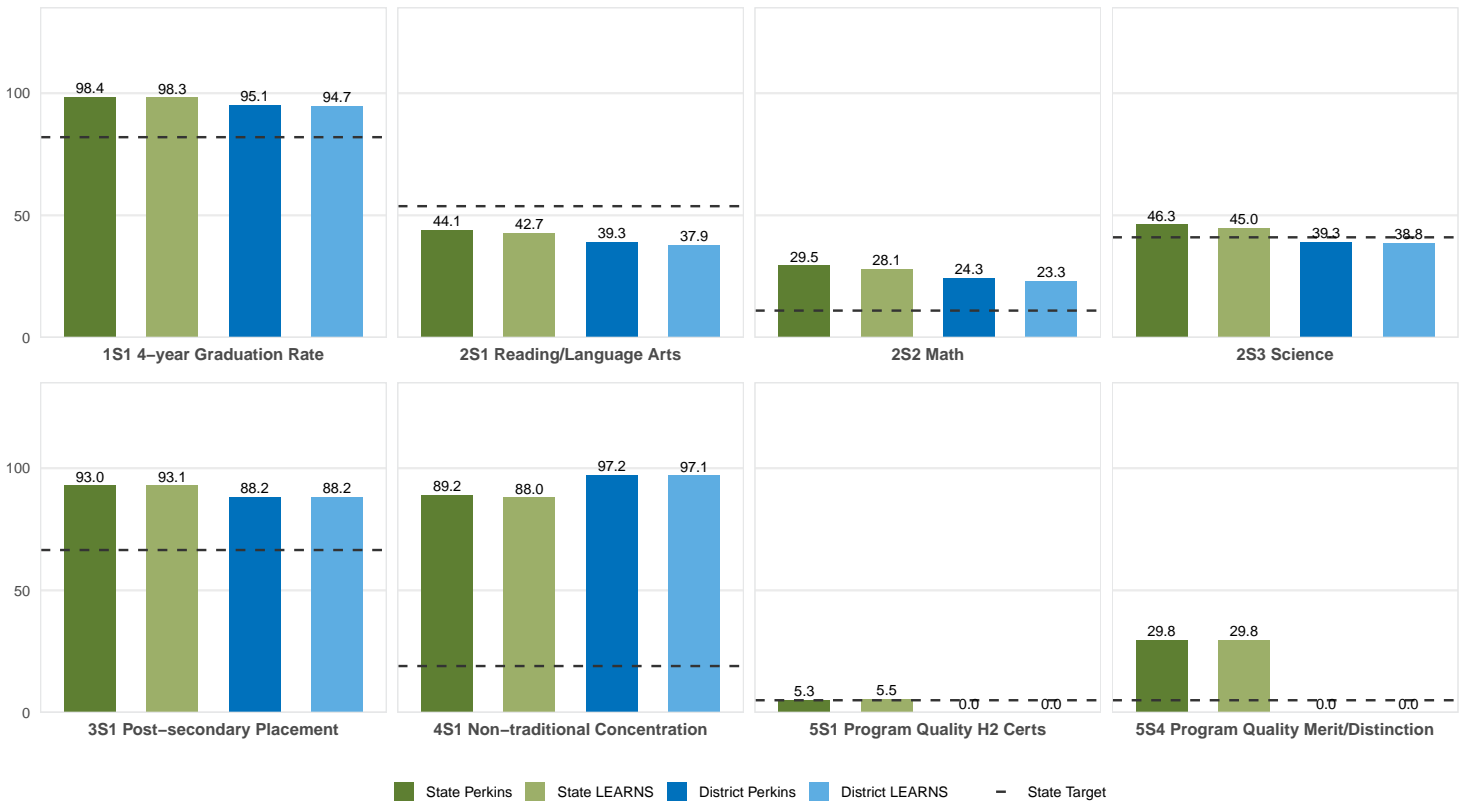

2025 CTE SUMMARY REPORT

BUFFALO ISLAND CENTRAL SCHOOL DISTRICT

Enrollment includes Grades 8–12 students.

PERFORMANCE SCORES RELATIVE TO TARGETS

CTE Concentrators

A [comprehensive program report](#) is available for more detailed information on all performance measures.