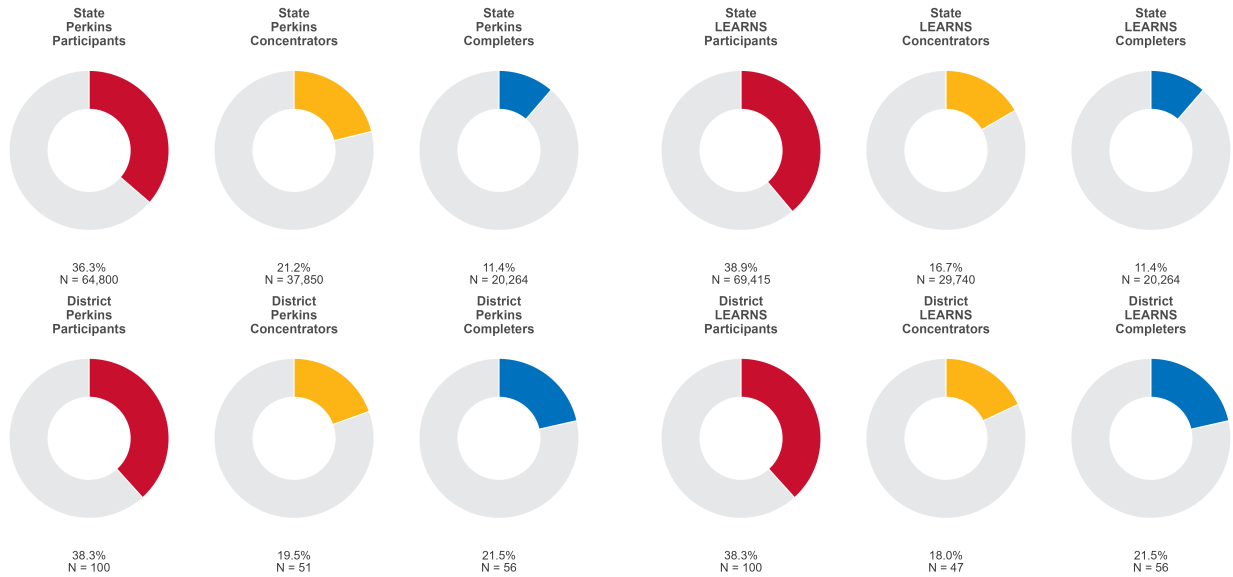

2025 CTE SUMMARY REPORT

BUFFALO ISLAND CENTRAL SCHOOL DISTRICT

Enrollment includes Grades 8–12 students.

PERFORMANCE SCORES RELATIVE TO TARGETS

CTE Concentrators

A [comprehensive program report](#) is available for more detailed information on all performance measures.