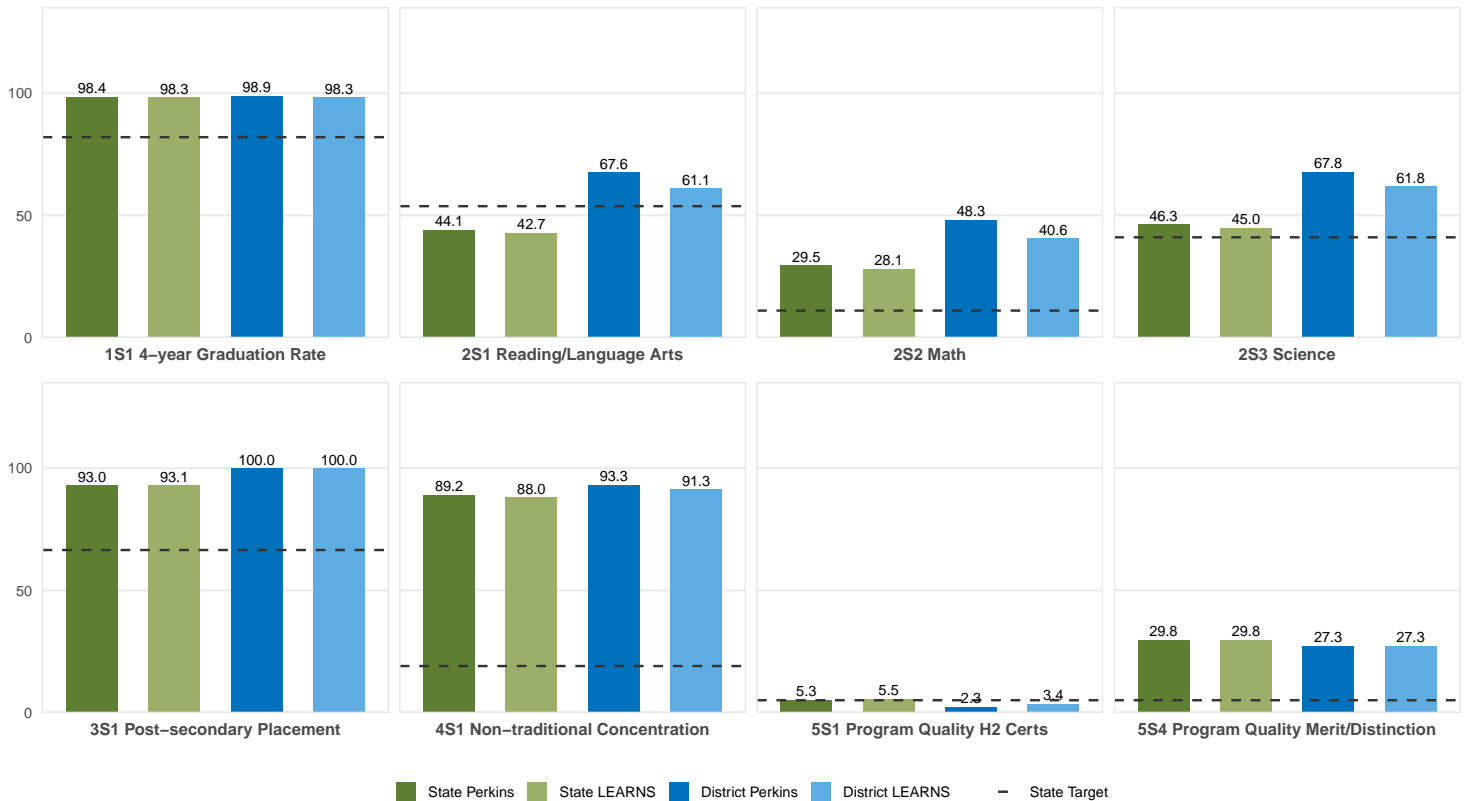

2025 CTE SUMMARY REPORT

VALLEY VIEW SCHOOL DISTRICT

Enrollment includes Grades 8–12 students.

PERFORMANCE SCORES RELATIVE TO TARGETS

CTE Concentrators

A [comprehensive program report](#) is available for more detailed information on all performance measures.