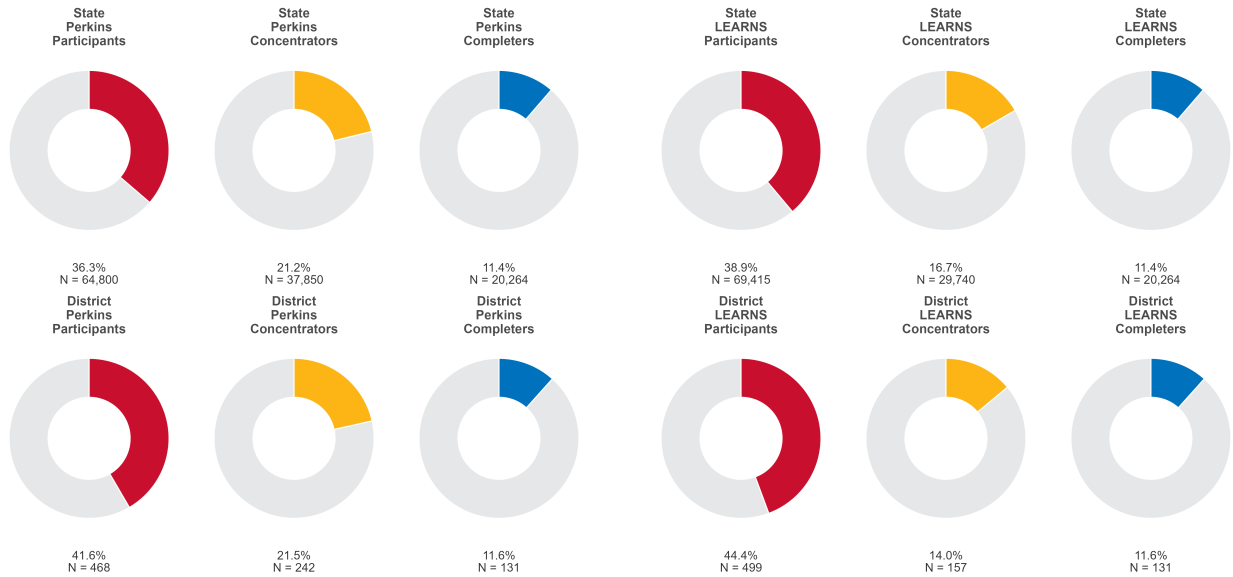

2025 CTE SUMMARY REPORT

VALLEY VIEW SCHOOL DISTRICT

Enrollment includes Grades 8–12 students.

PERFORMANCE SCORES RELATIVE TO TARGETS

CTE Concentrators

A [comprehensive program report](#) is available for more detailed information on all performance measures.