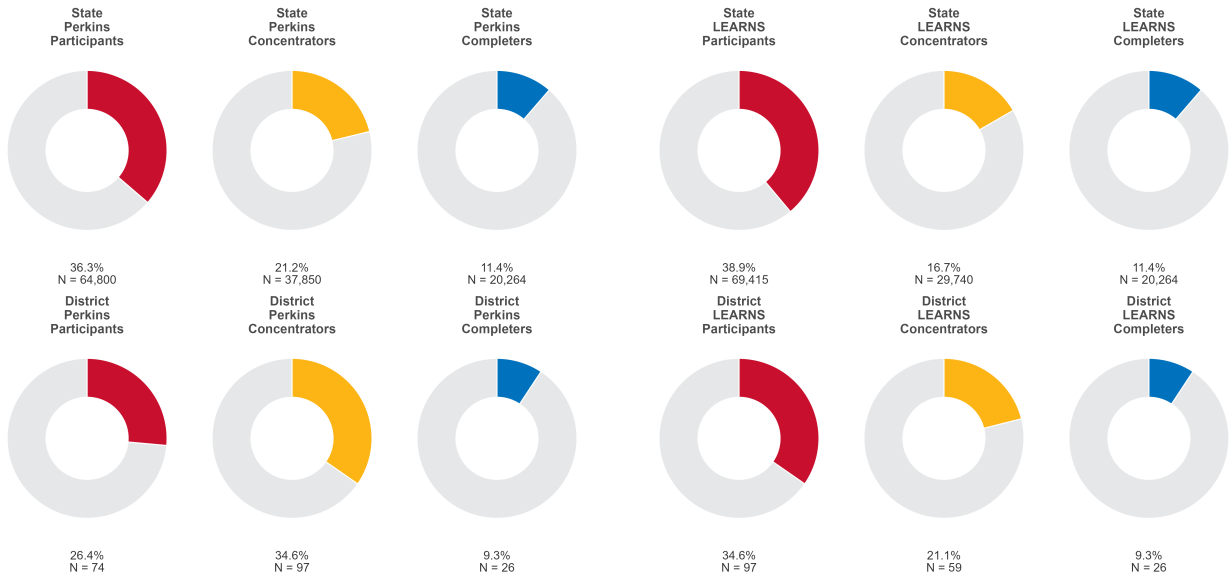

2025 CTE SUMMARY REPORT

RIVERSIDE SCHOOL DISTRICT

Enrollment includes Grades 8–12 students.

PERFORMANCE SCORES RELATIVE TO TARGETS

CTE Concentrators

A [comprehensive program report](#) is available for more detailed information on all performance measures.