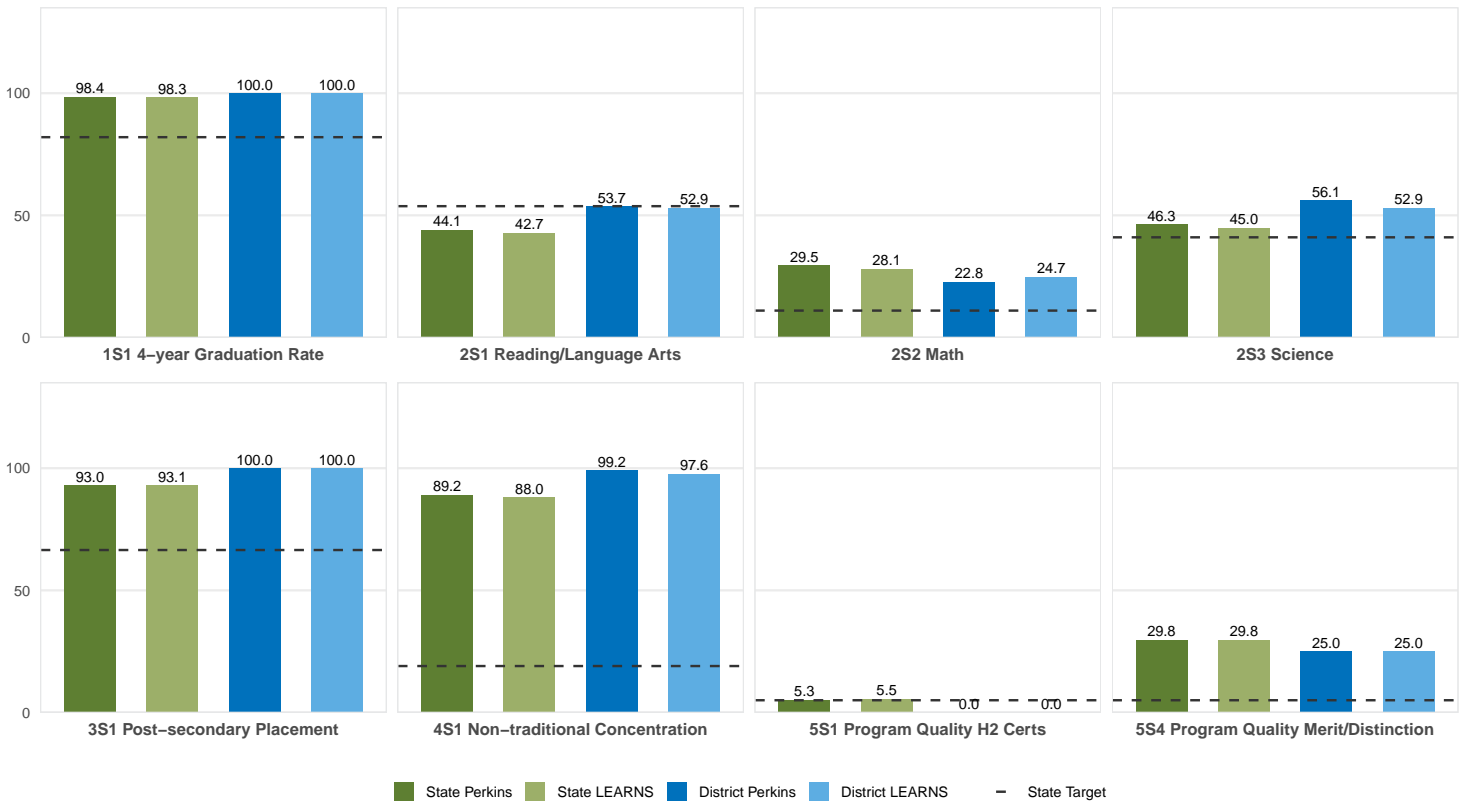

2025 CTE SUMMARY REPORT

RIVERSIDE SCHOOL DISTRICT

Enrollment includes Grades 8–12 students.

PERFORMANCE SCORES RELATIVE TO TARGETS

CTE Concentrators

A [comprehensive program report](#) is available for more detailed information on all performance measures.